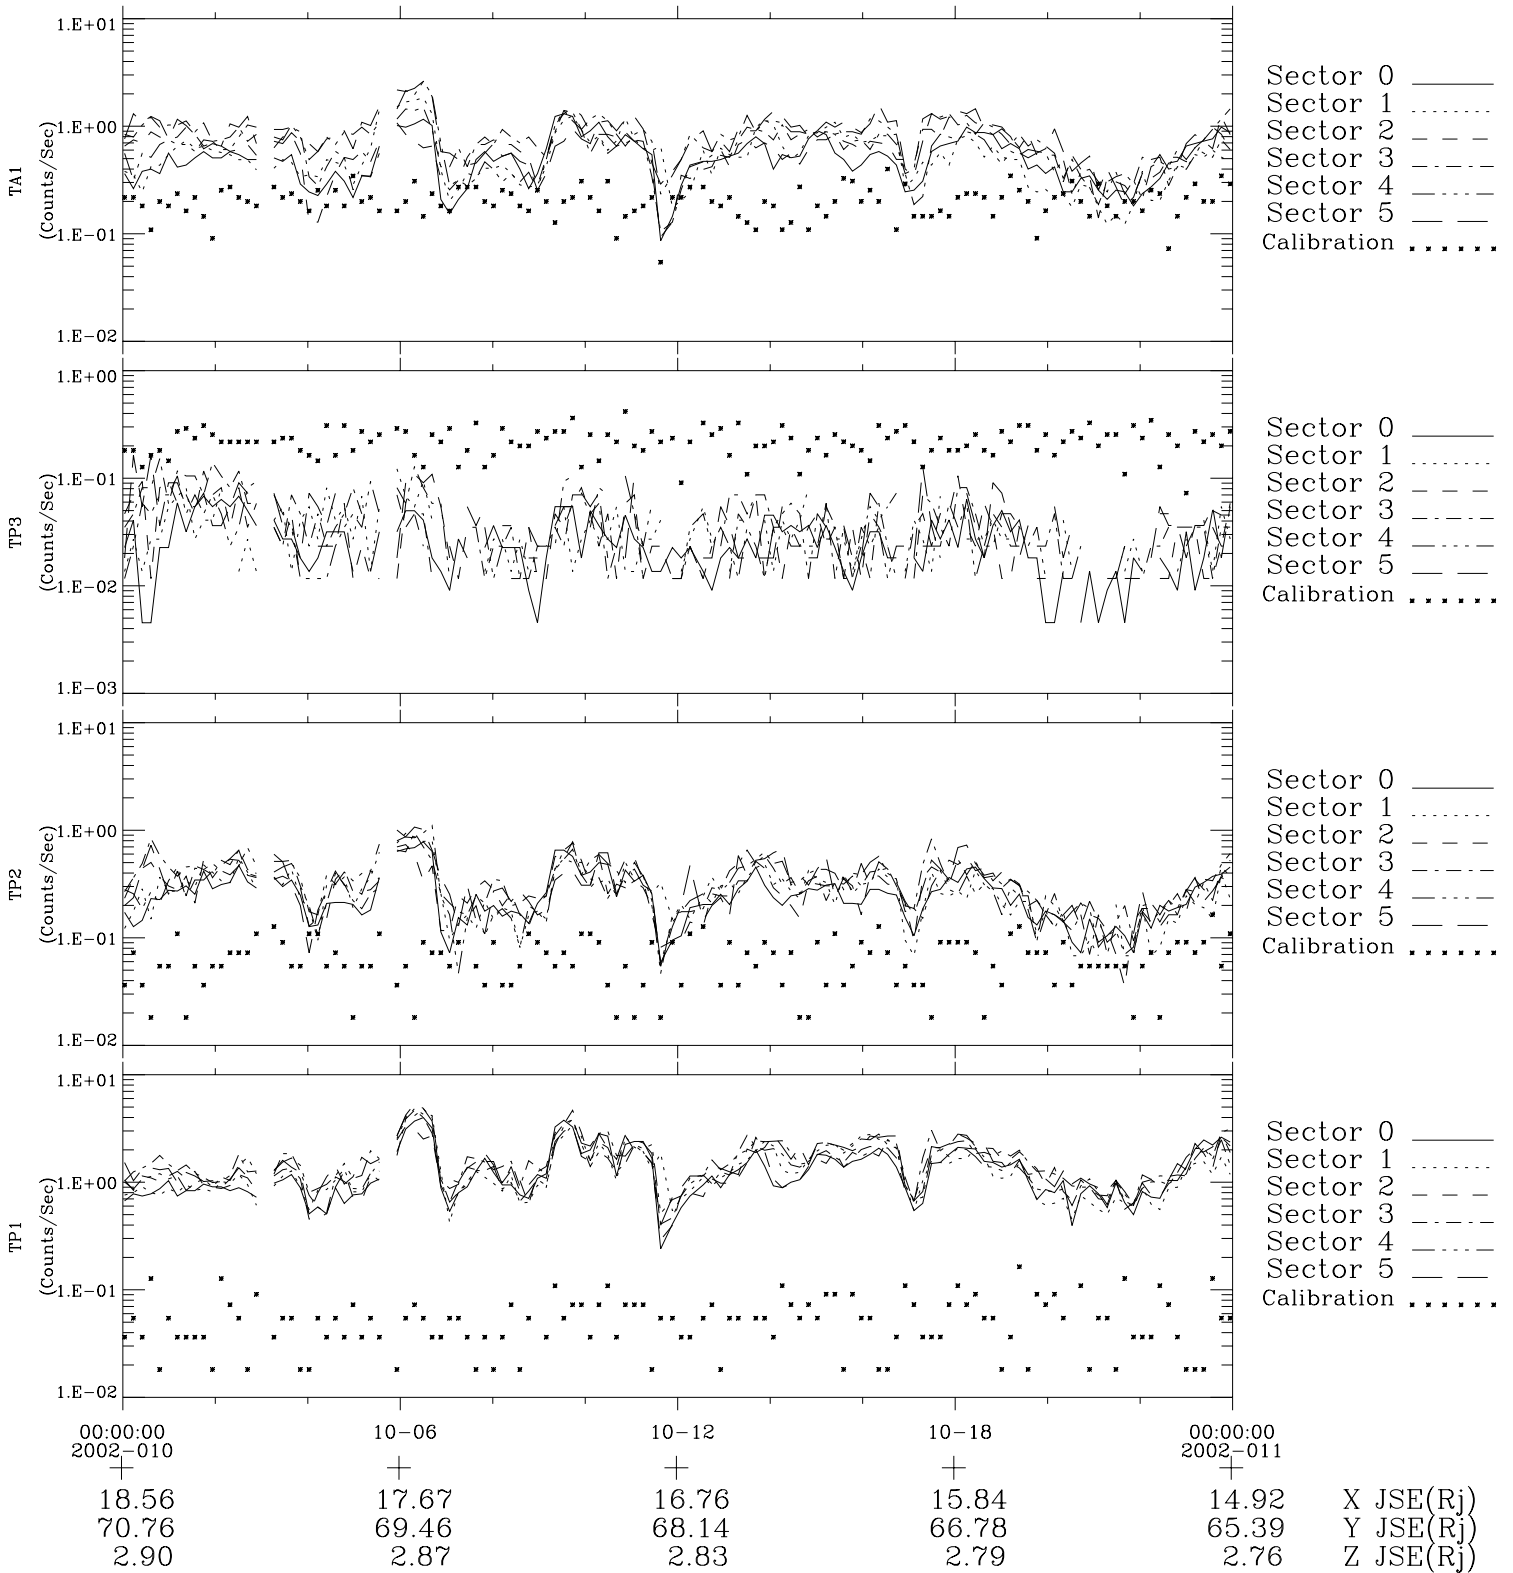

Galileo EPD Real-Time Six-Sector 02010

Software Version: RTLINE_R6 V 1.20
Data Production: 11-00-02
Plot Production: Fri Jan 11 09:43:44 2002

◇ = Jupiter look direction
□ = Corotation look direction