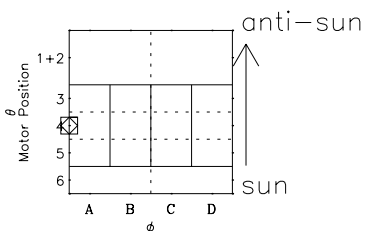

Galileo EPD Real-Time Six-Sector 02010

Software Version: RTLINE_R6 V 1.20
Data Production: 11-00-02
Plot Production: Fri Jan 11 09:43:44 2002

◇ = Jupiter look direction
□ = Corotation look direction