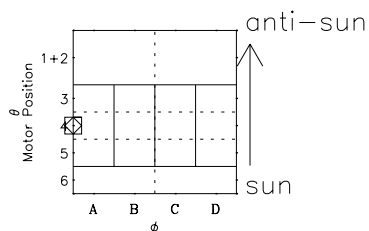

Galileo EPD Real-Time Six-Sector 02009

Software Version: RTLINE_R6 V 1.20
Data Production: 11-00-02
Plot Production: Fri Jan 11 09:30:37 2002

◇ = Jupiter look direction
□ = Corotation look direction