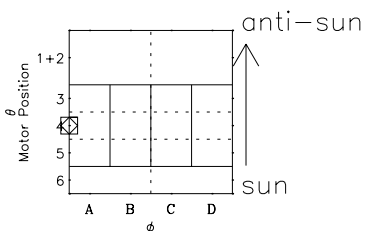

Galileo EPD Real-Time Six-Sector 02009

Software Version: RTLINE_R6 V 1.20
Data Production: 11-00-02
Plot Production: Fri Jan 11 09:30:36 2002

◇ = Jupiter look direction
□ = Corotation look direction