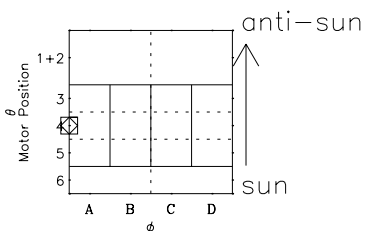

Galileo EPD Real-Time Six-Sector 02009

Software Version: RTLINE_R6 V 1.20
Data Production: 11-00-02
Plot Production: Fri Jan 11 09:30:35 2002

◇ = Jupiter look direction
□ = Corotation look direction