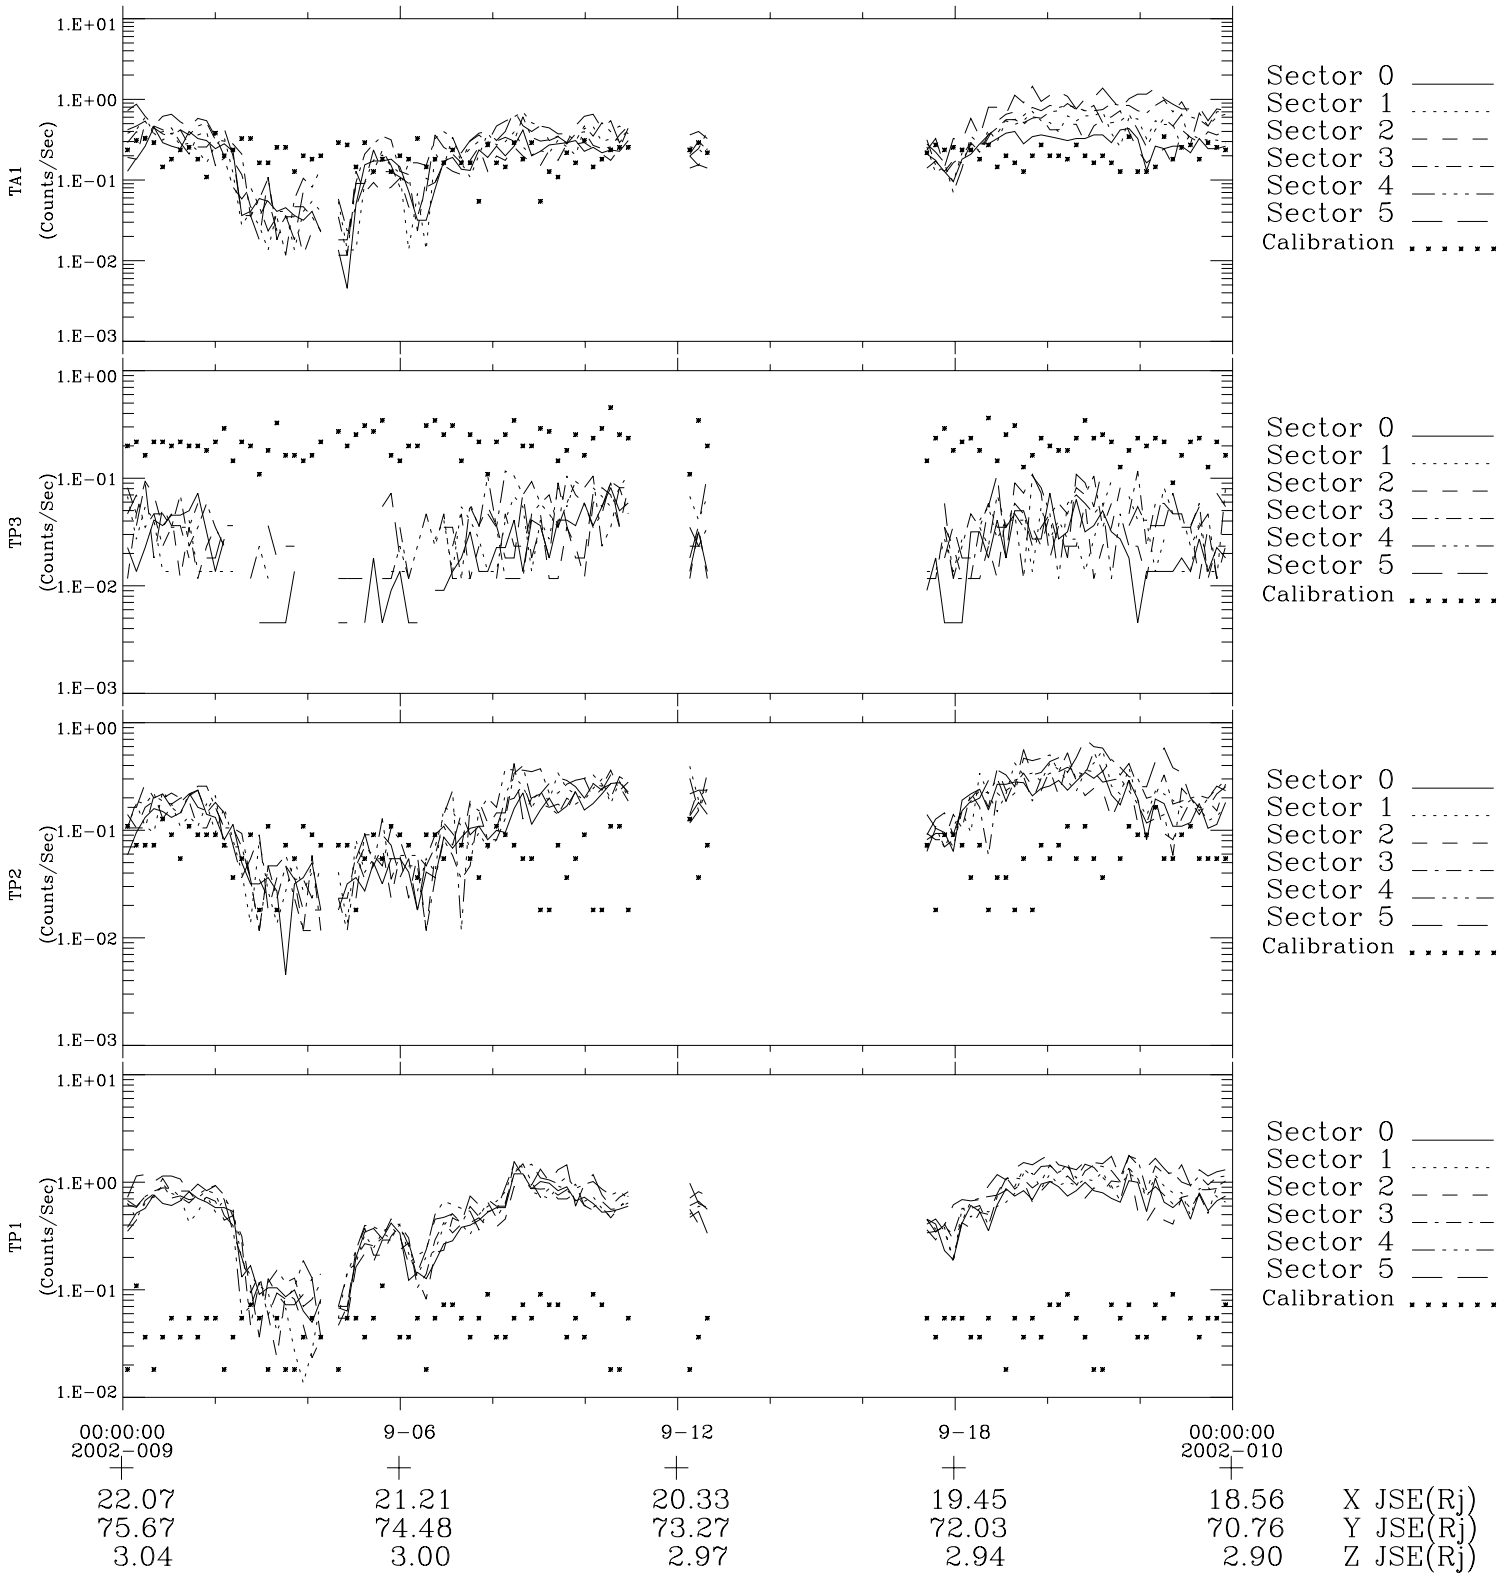

Galileo EPD Real-Time Six-Sector 02009

Software Version: RTLINE_R6 V 1.20
Data Production: 11-00-02
Plot Production: Fri Jan 11 09:30:35 2002

◇ = Jupiter look direction
□ = Corotation look direction