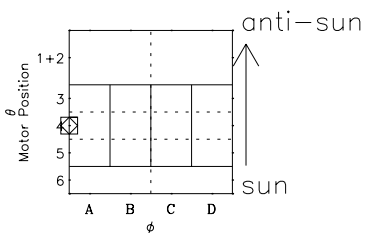

Galileo EPD Real-Time Six-Sector 02009

Software Version: RTLINE_R6 V 1.20
Data Production: 11-00-02
Plot Production: Fri Jan 11 09:30:35 2002

◇ = Jupiter look direction
□ = Corotation look direction