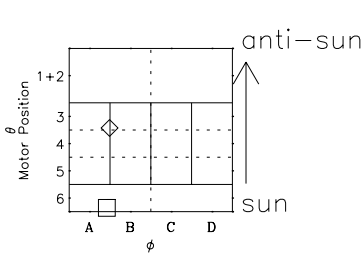

Galileo EPD Real-Time Six-Sector 02007

Software Version: RTLINE_R6 V 1.20
Data Production: 11-00-02
Plot Production: Fri Jan 11 09:04:13 2002

◇ = Jupiter look direction
□ = Corotation look direction