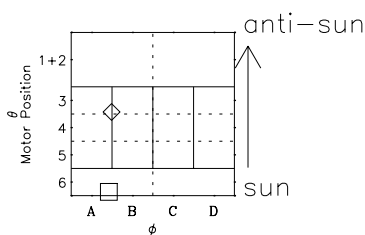

# Galileo EPD Real-Time Six-Sector 02007

Software Version: RTLINE\_R6 V 1.20  
Data Production: 11-00-02  
Plot Production: Fri Jan 11 09:04:11 2002

◇ = Jupiter look direction  
□ = Corotation look direction