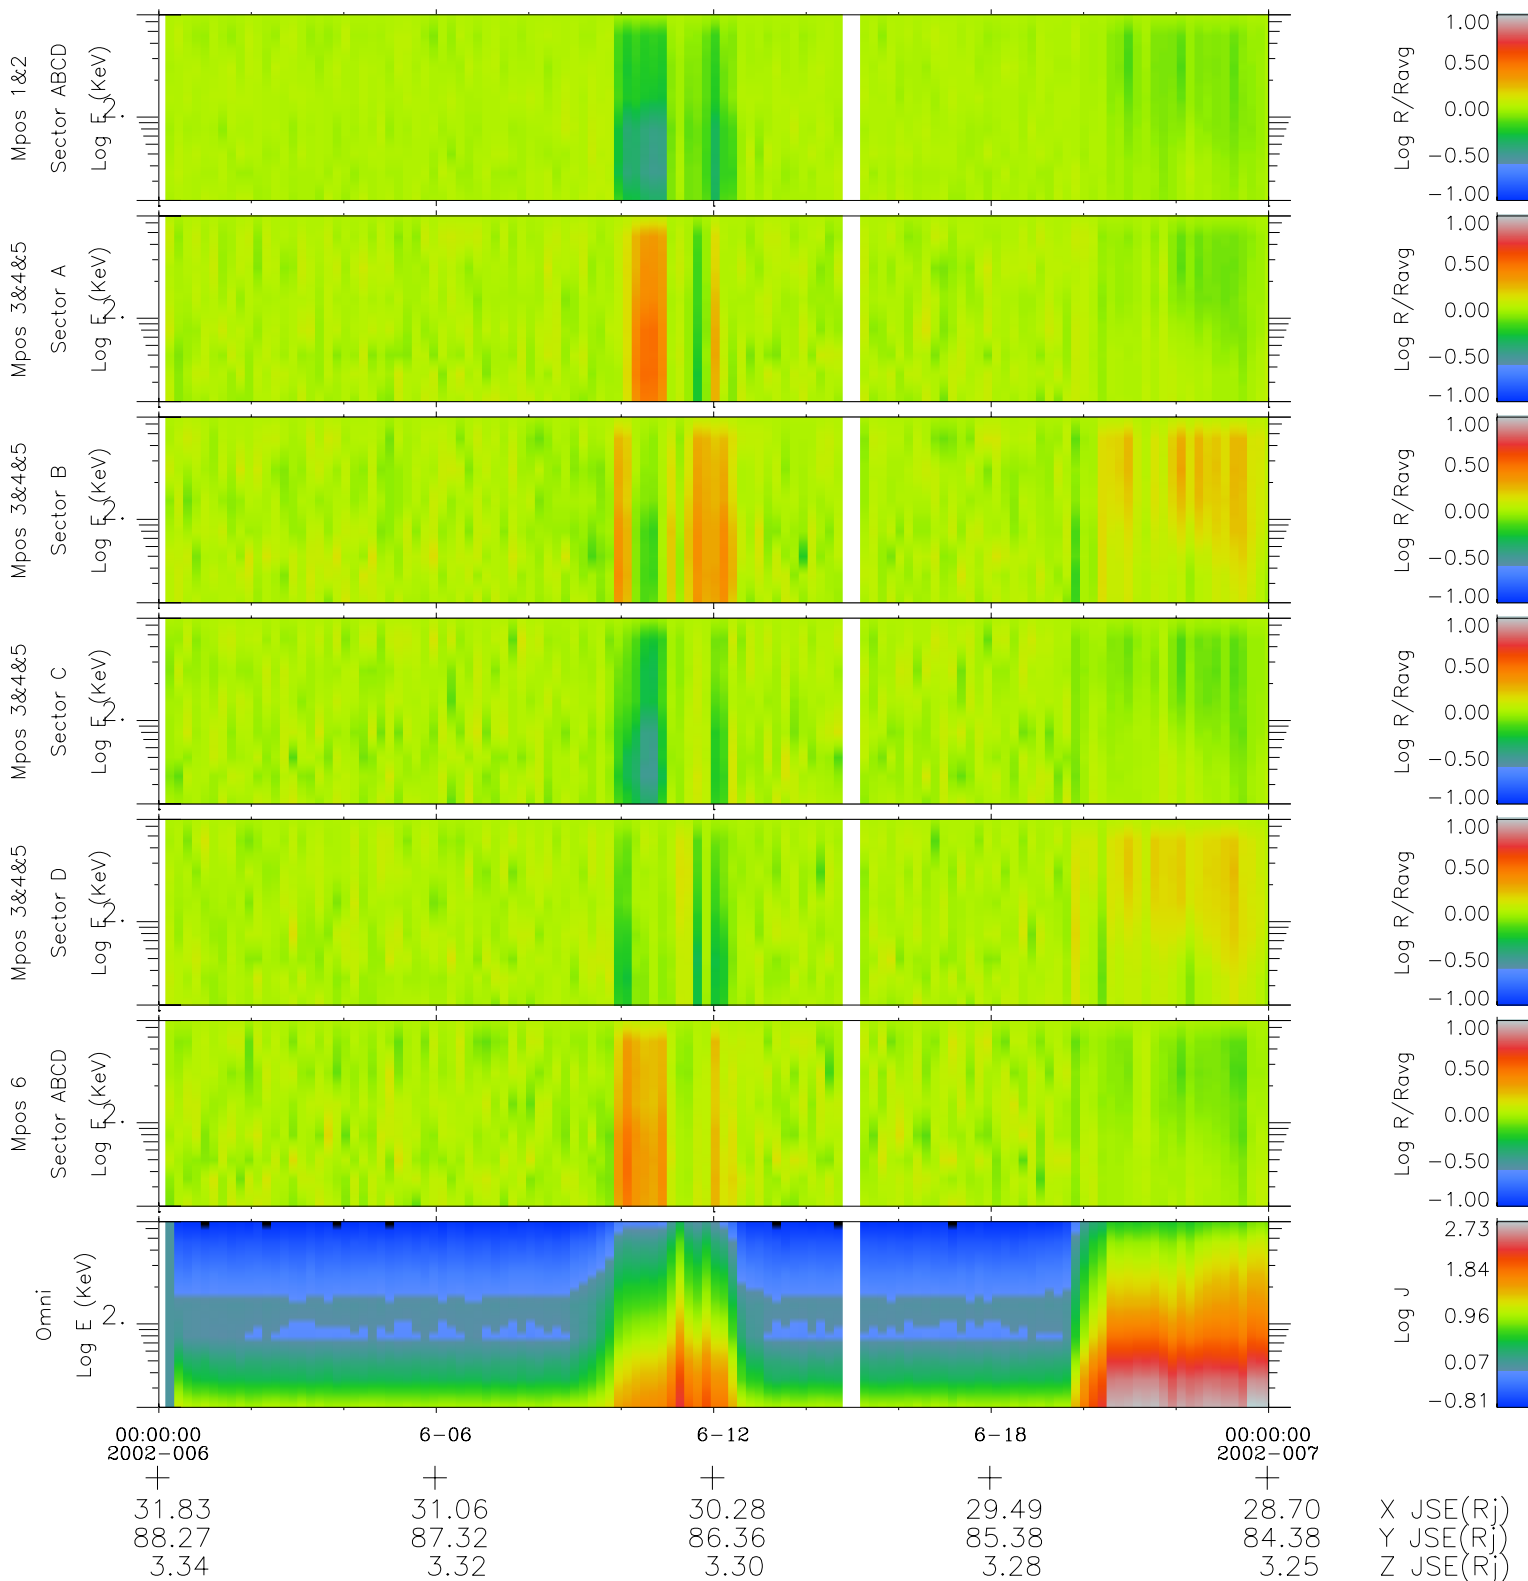

Galileo EPD Real Time R6 Electrons Spectra 02006

Software Version: RTSPEC_R6 V 1.20
 Data Production: 11-00-02
 Plot Production: Fri Jan 11 08:48:41 2002
 Color File: wondr3
 Geofactor File: 1.1

- ◇ = Jupiter look direction
- = Corotation look direction