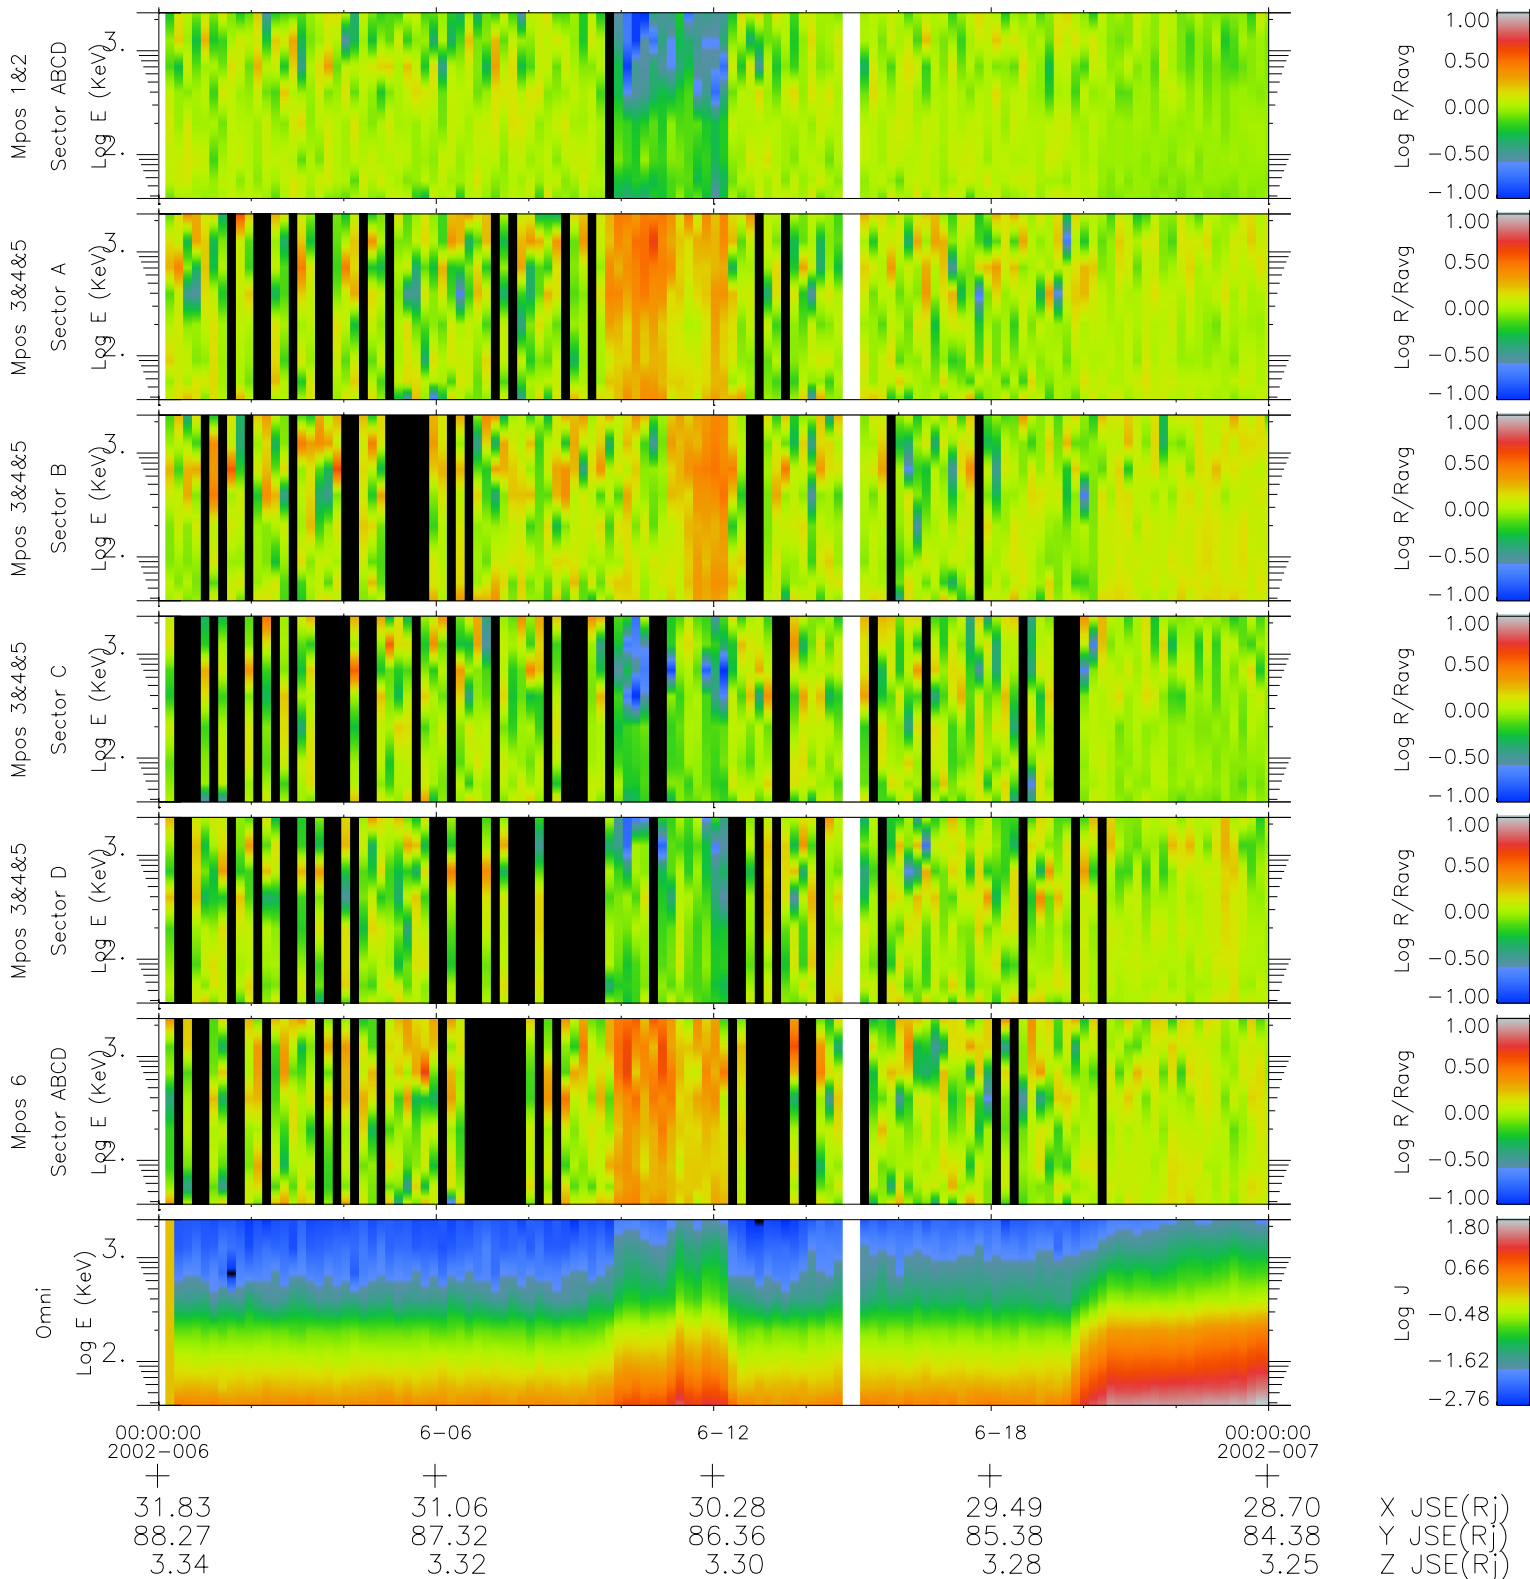

Galileo EPD Real Time R6 Ions Spectra 02006

Software Version: RTSPEC_R6 V 1.20
 Data Production: 11-00-02
 Plot Production: Fri Jan 11 08:48:35 2002
 Color File: wondr3
 Geofactor File: 1.1

◇ = Jupiter look direction
 □ = Corotation look direction