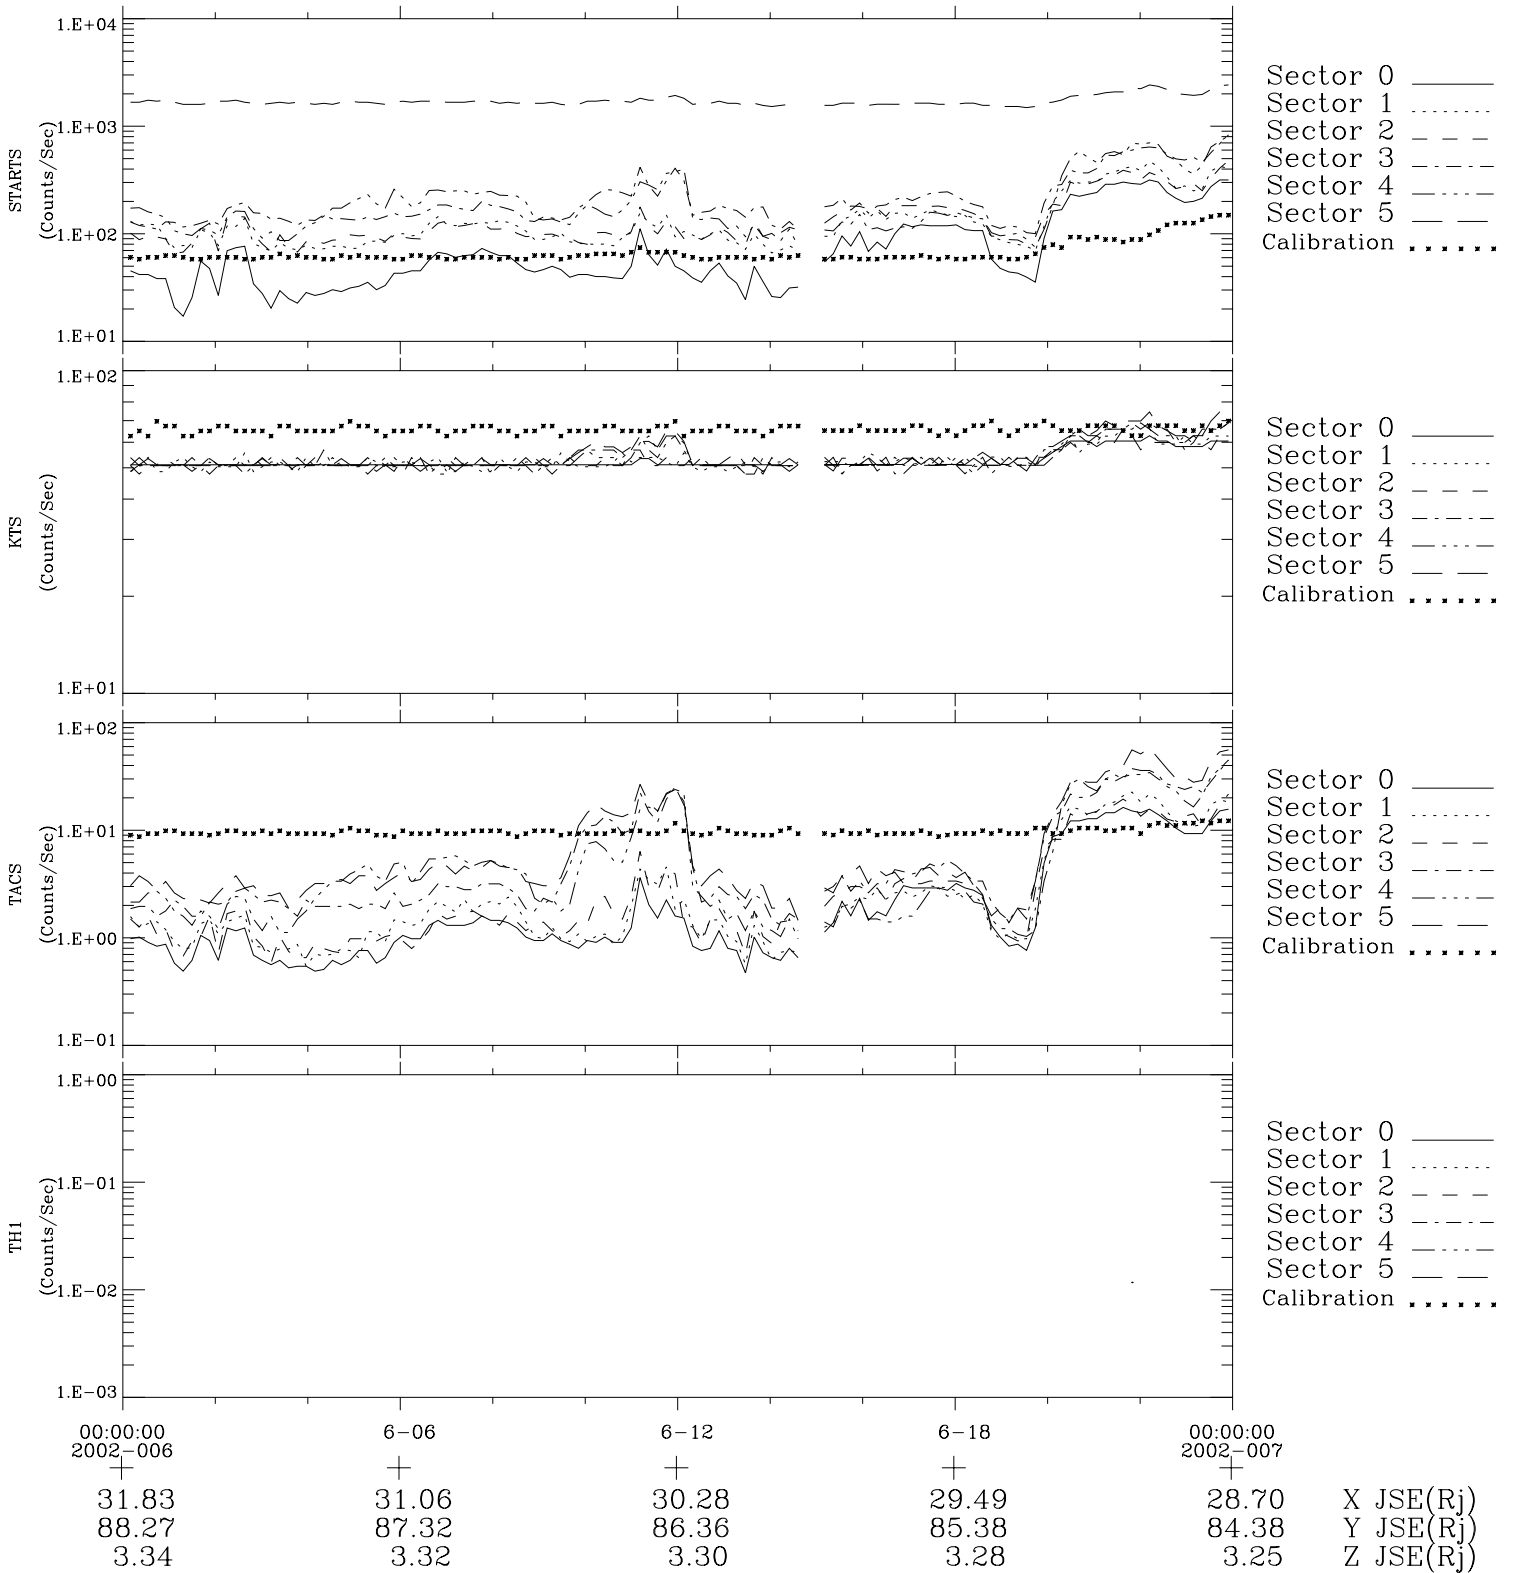

Galileo EPD Real-Time Six-Sector 02006

Software Version: RTLINE_R6 V 1.20
Data Production: 11-00-02
Plot Production: Fri Jan 11 08:50:45 2002

◇ = Jupiter look direction
□ = Corotation look direction