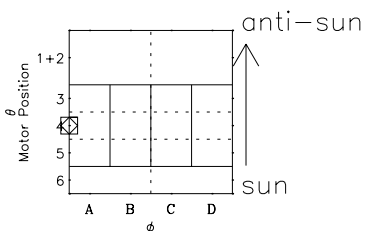

Galileo EPD Real-Time Six-Sector 02006

Software Version: RTLINE_R6 V 1.20
Data Production: 11-00-02
Plot Production: Fri Jan 11 08:50:45 2002

◇ = Jupiter look direction
□ = Corotation look direction