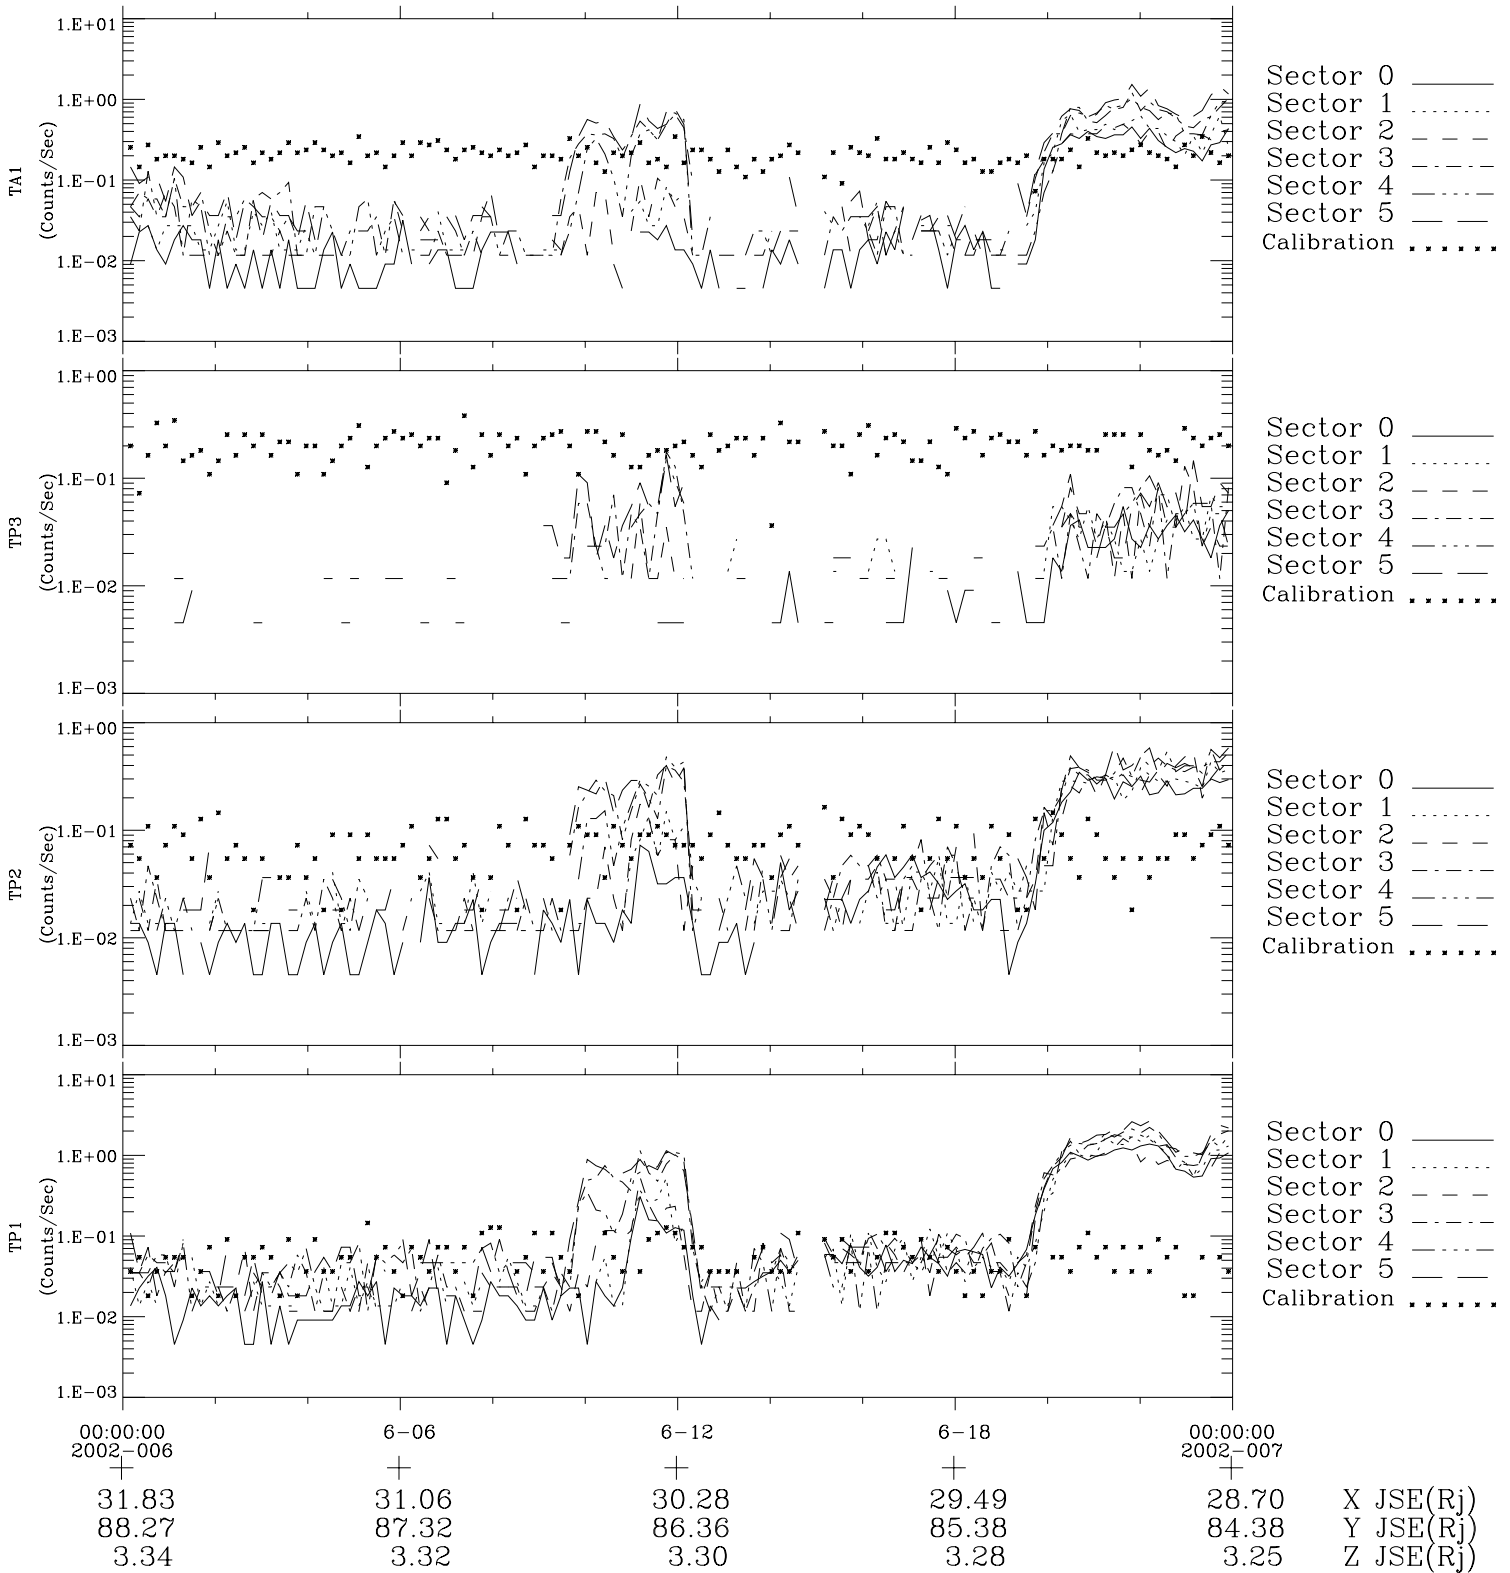

Galileo EPD Real-Time Six-Sector 02006

Software Version: RTLINE_R6 V 1.20
Data Production: 11-00-02
Plot Production: Fri Jan 11 08:50:43 2002

◇ = Jupiter look direction
□ = Corotation look direction