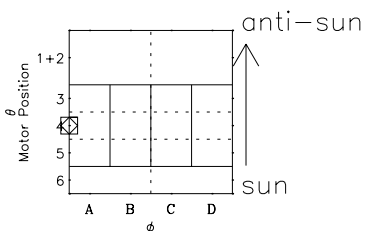

Galileo EPD Real-Time Six-Sector 02006

Software Version: RTLINE_R6 V 1.20
Data Production: 11-00-02
Plot Production: Fri Jan 11 08:50:43 2002

◇ = Jupiter look direction
□ = Corotation look direction