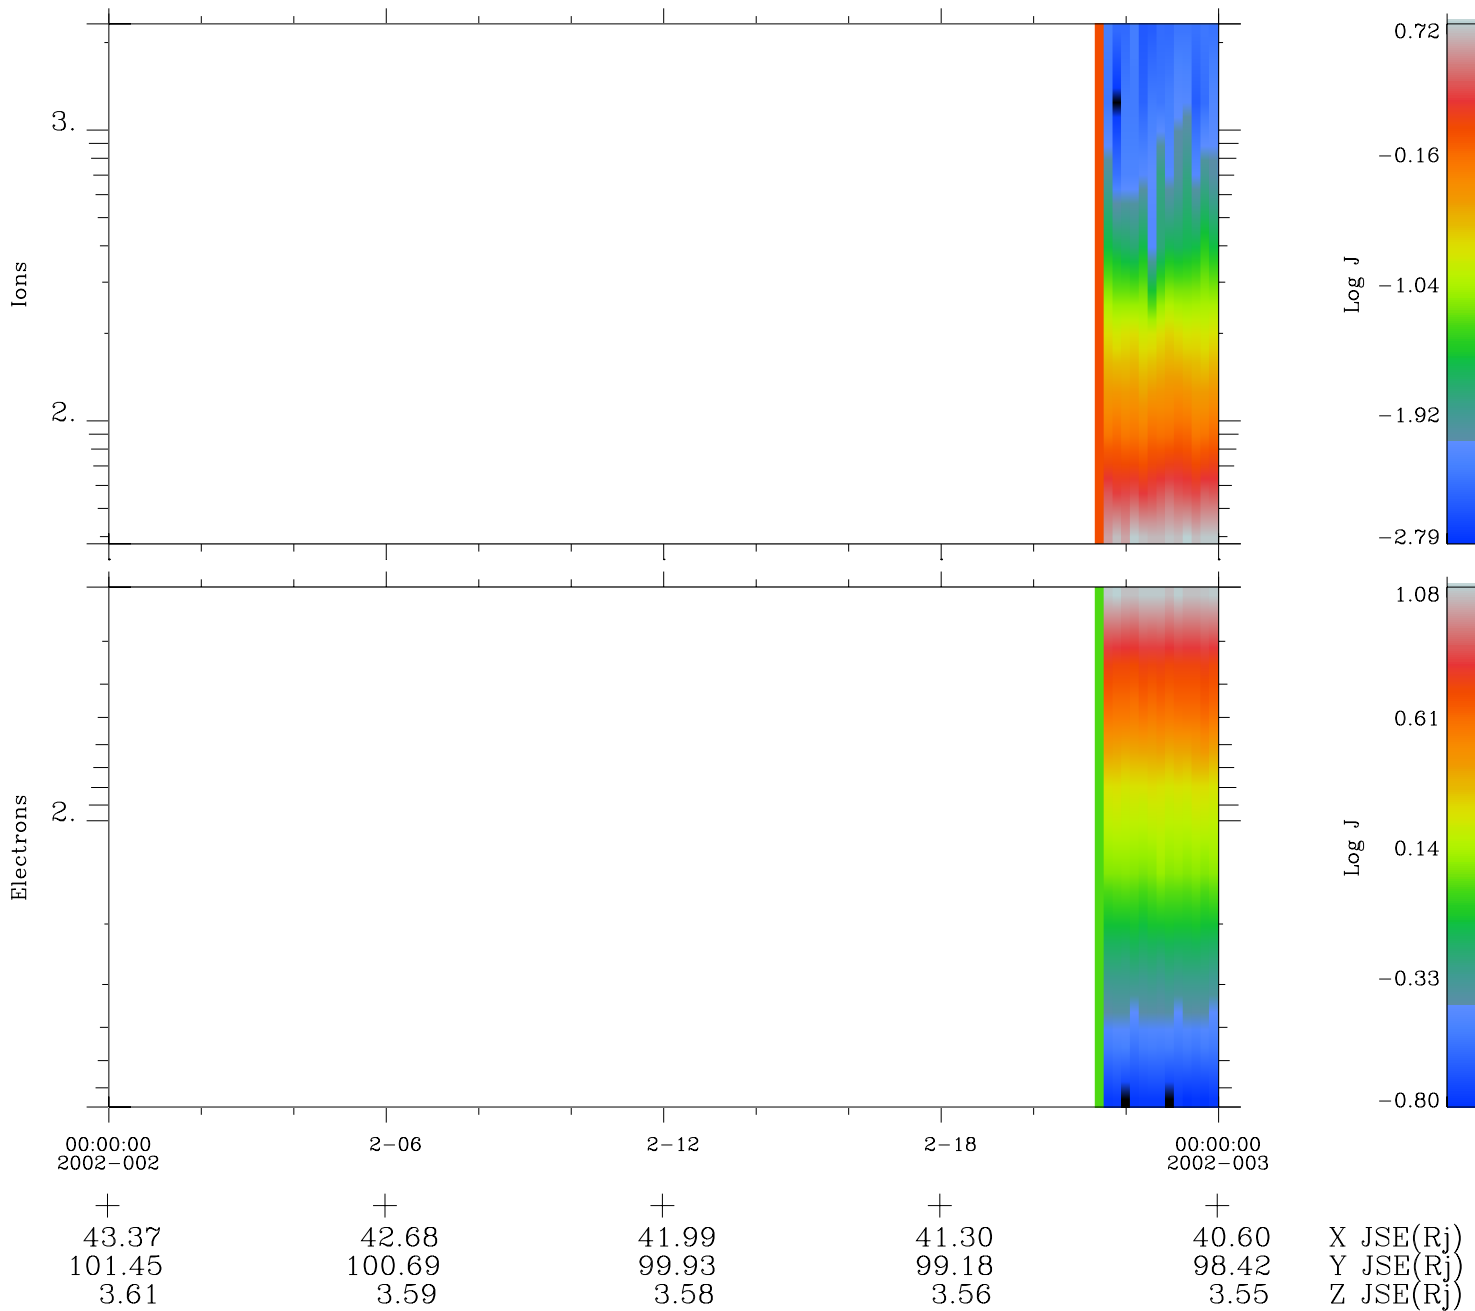

# Galileo EPD Real Time Omni Spectrum 02002

Software Version: RTSPEC\_OMNI V 1.20  
 Data Production: 11-00-02  
 Plot Production: Fri Jan 11 07:59:58 2002  
 Color File: wondr3  
 Geofactor File: 1.1

- ◇ = Jupiter look direction
- = Corotation look direction