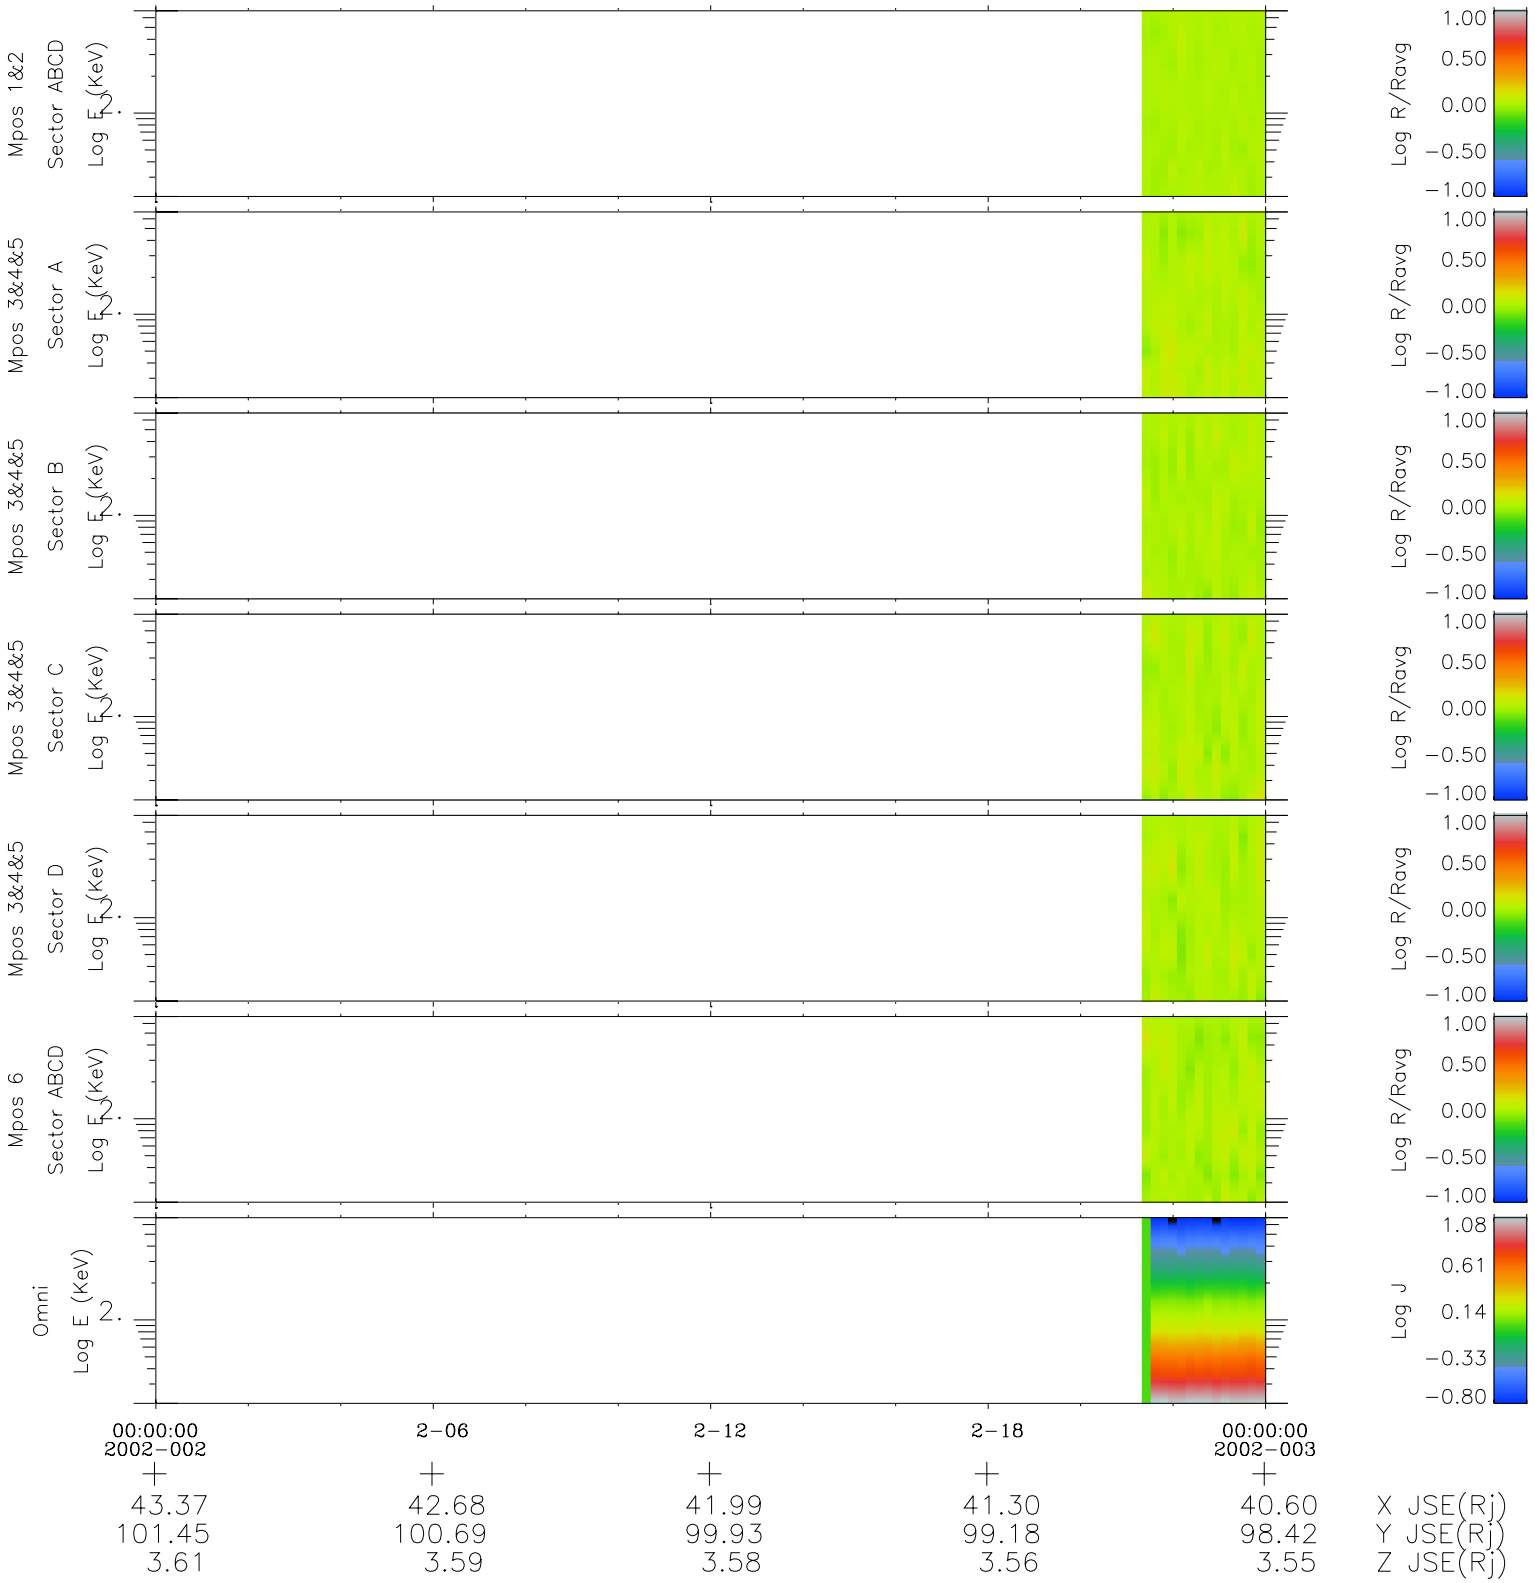

Galileo EPD Real Time R6 Electrons Spectra 02002

Software Version: RTSPEC_R6 V 1.20
 Data Production: 11-00-02
 Plot Production: Fri Jan 11 07:59:54 2002
 Color File: wondr3
 Geofactor File: 1.1

- ◇ = Jupiter look direction
- = Corotation look direction