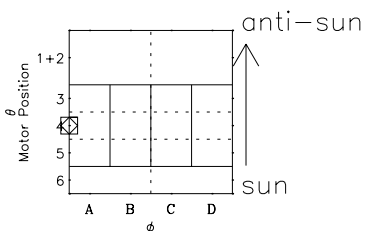

Galileo EPD Real-Time Six-Sector 02002

Software Version: RTLINE_R6 V 1.20
Data Production: 11-00-02
Plot Production: Fri Jan 11 08:00:39 2002

◇ = Jupiter look direction
□ = Corotation look direction