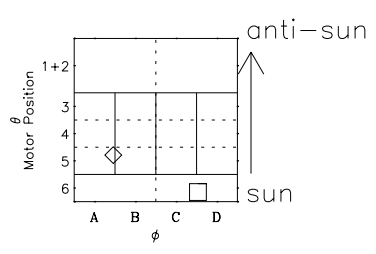

# Galileo EPD Real Time Omni Spectrum 01288

Software Version: RTSPEC\_OMNI V 1.20  
 Data Production: 01-10-01  
 Plot Production: Thu Nov 1 06:34:31 2001  
 Color File: wondr3  
 Geofactor File: 1.1

◇ = Jupiter look direction  
 □ = Corotation look direction