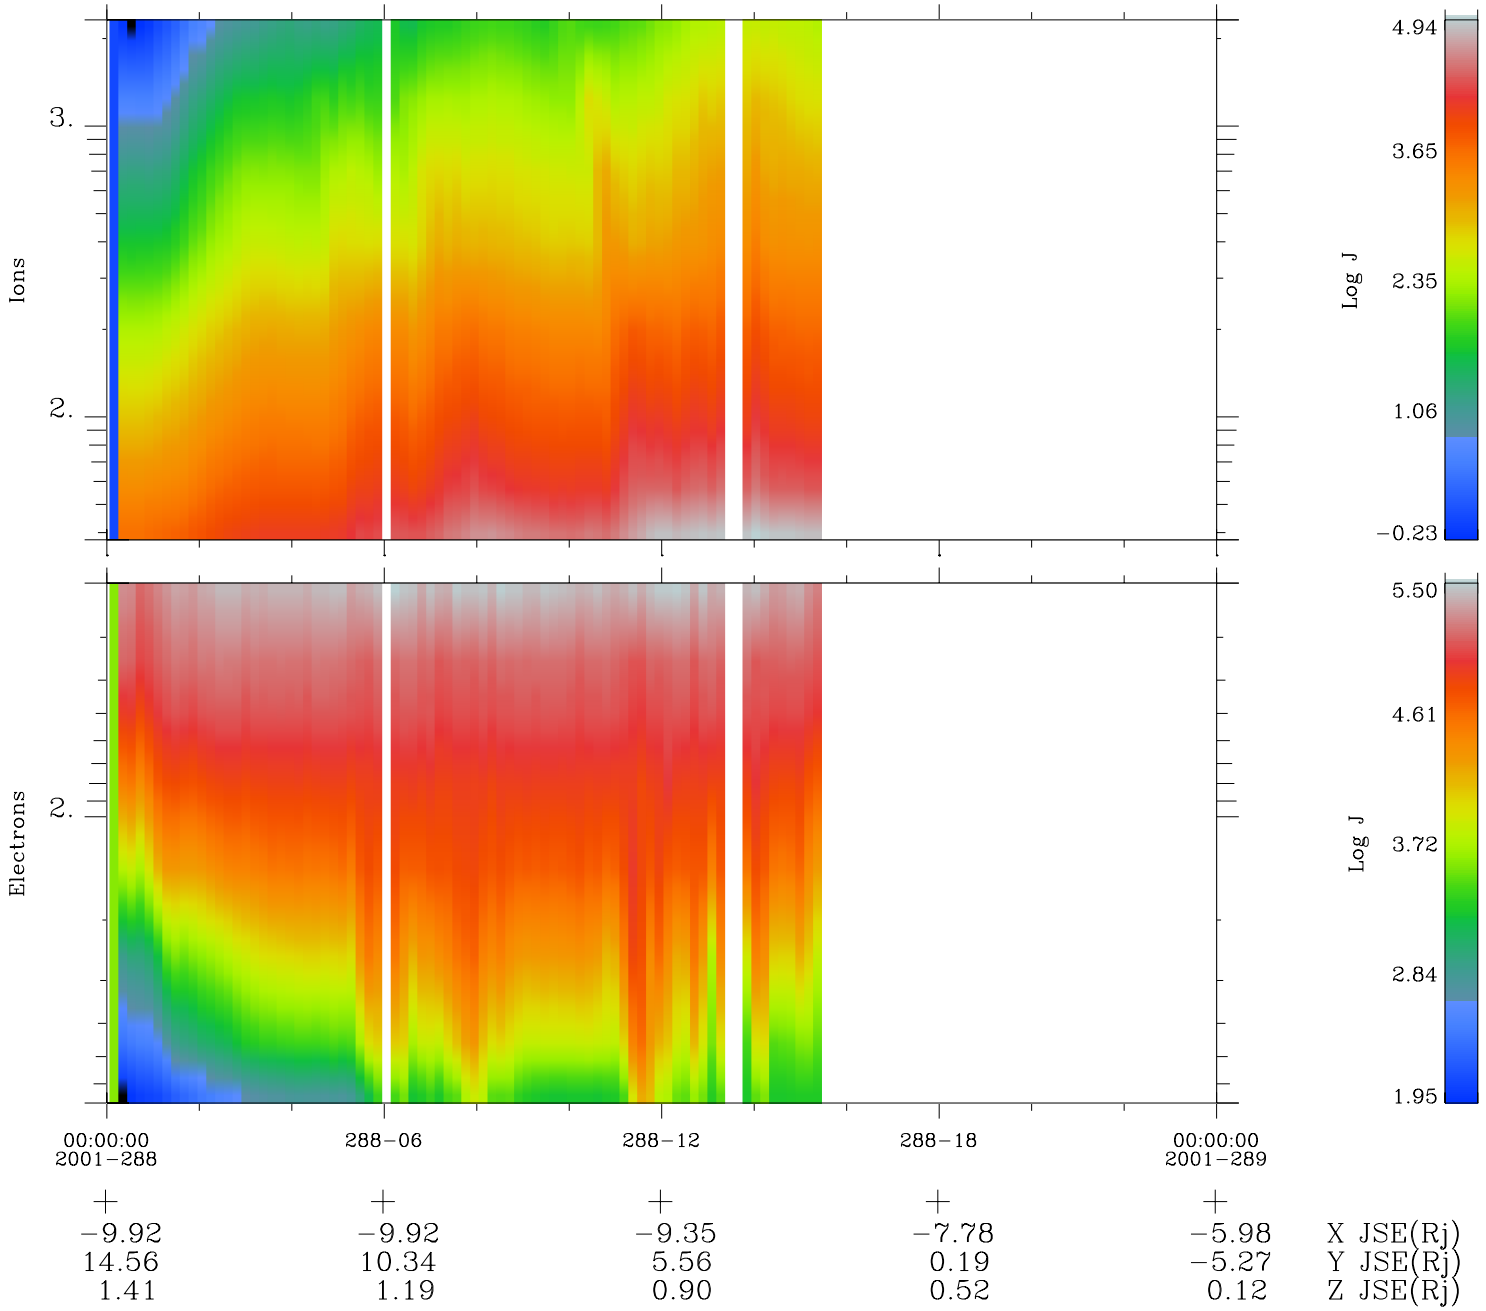

# Galileo EPD Real Time Omni Spectrum 01288

Software Version: RTSPEC\_OMNI V 1.20  
 Data Production: 01-10-01  
 Plot Production: Thu Nov 1 06:34:31 2001  
 Color File: wondr3  
 Geofactor File: 1.1

◇ = Jupiter look direction  
 □ = Corotation look direction