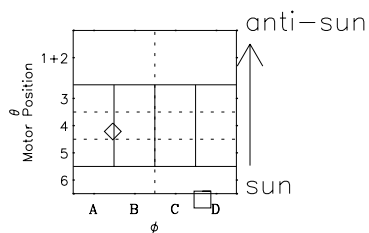

Galileo EPD Real-Time Omni 01287

Software Version: RTLINE_OMNI V 1.20
Data Production: 01-10-01
Plot Production: Thu Nov 1 06:22:57 2001

◇ = Jupiter look direction
□ = Corotation look direction