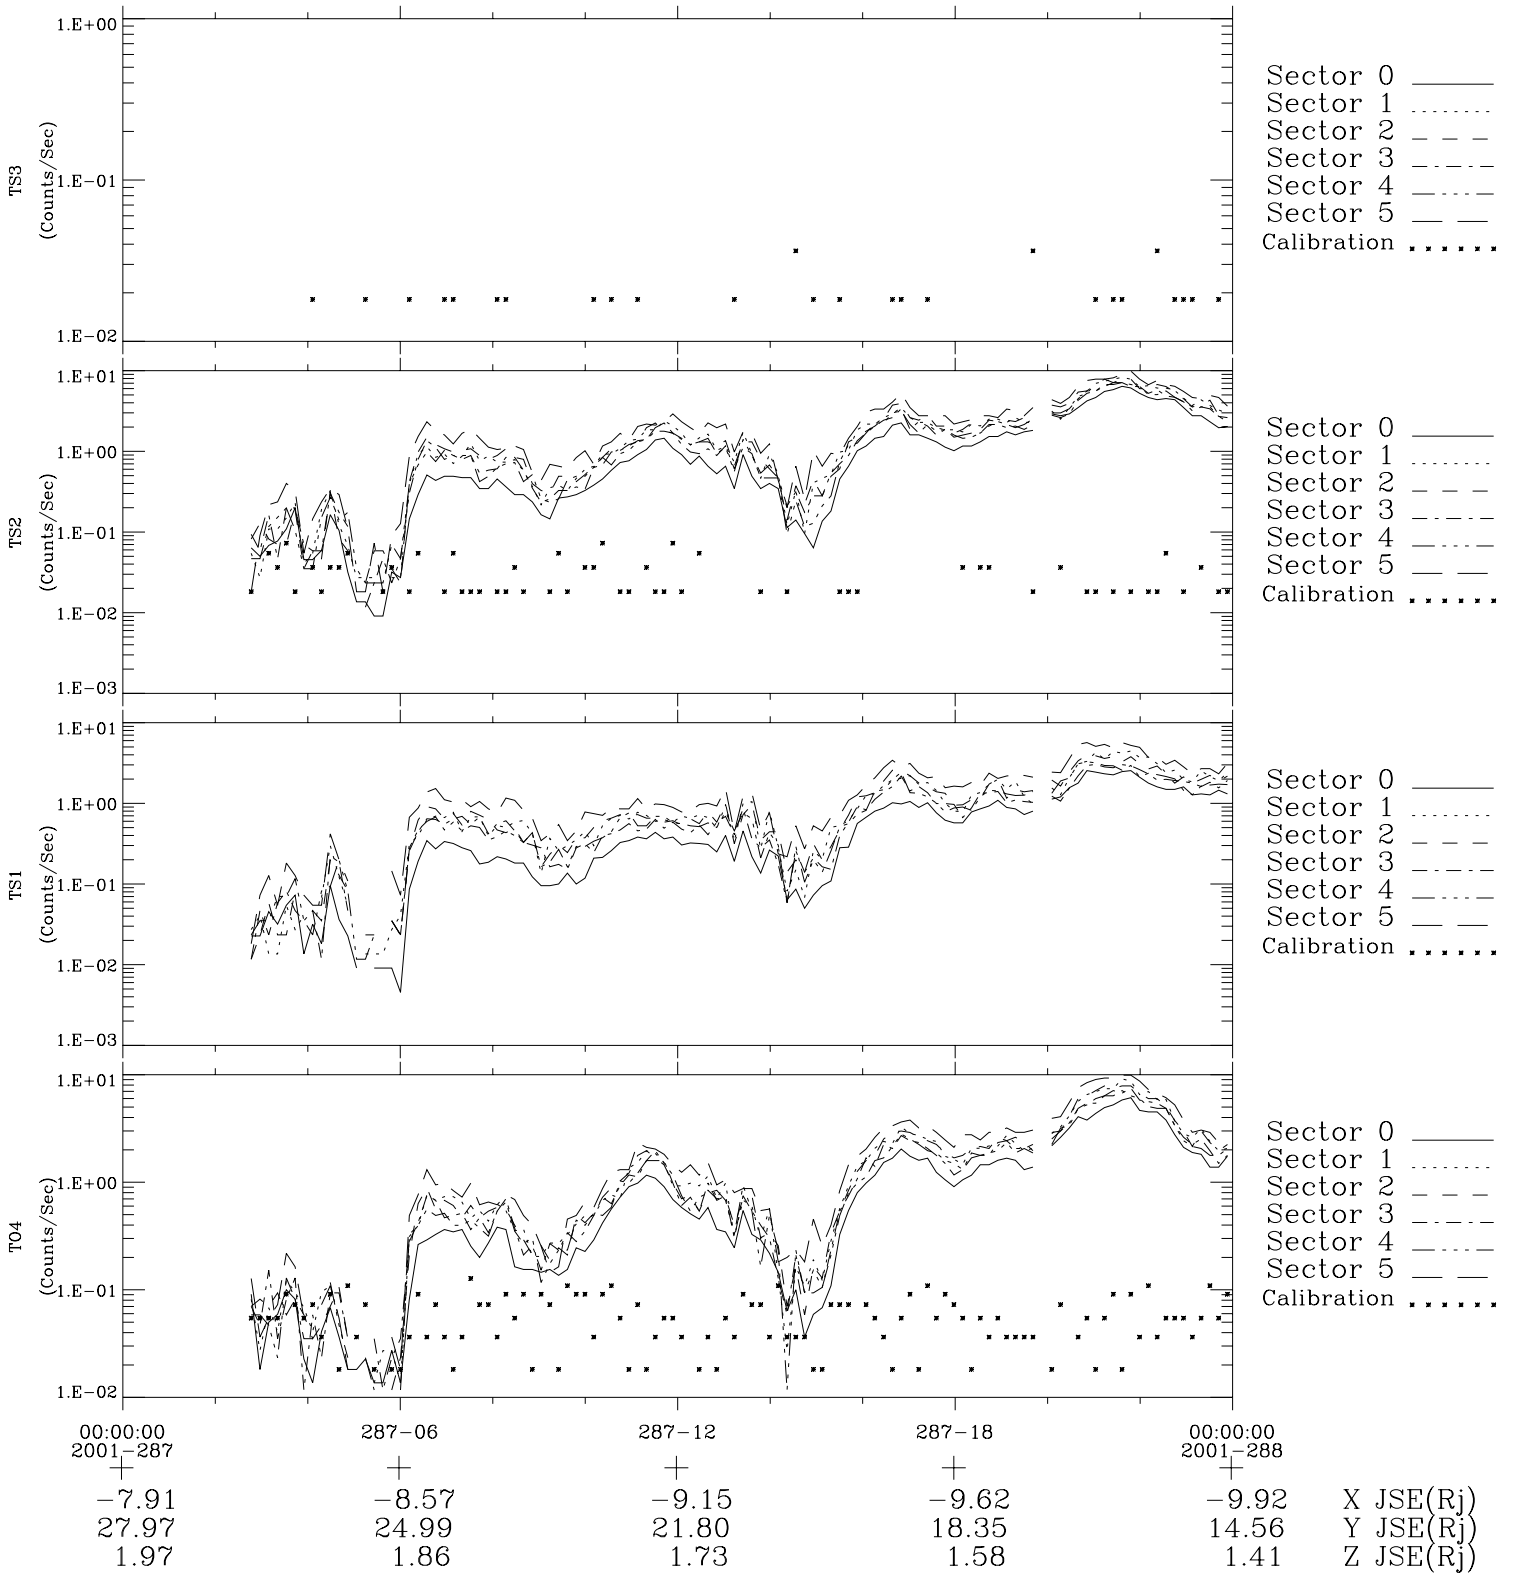

Galileo EPD Real-Time Six-Sector 01287

Software Version: RTLINE_R6 V 1.20
Data Production: 01-10-01
Plot Production: Thu Nov 1 06:23:05 2001

◇ = Jupiter look direction
□ = Corotation look direction