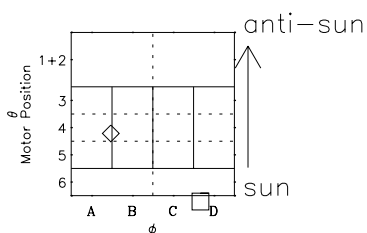

Galileo EPD Real-Time Six-Sector 01287

Software Version: RTLINE_R6 V 1.20
Data Production: 01-10-01
Plot Production: Thu Nov 1 06:23:05 2001

◇ = Jupiter look direction
□ = Corotation look direction