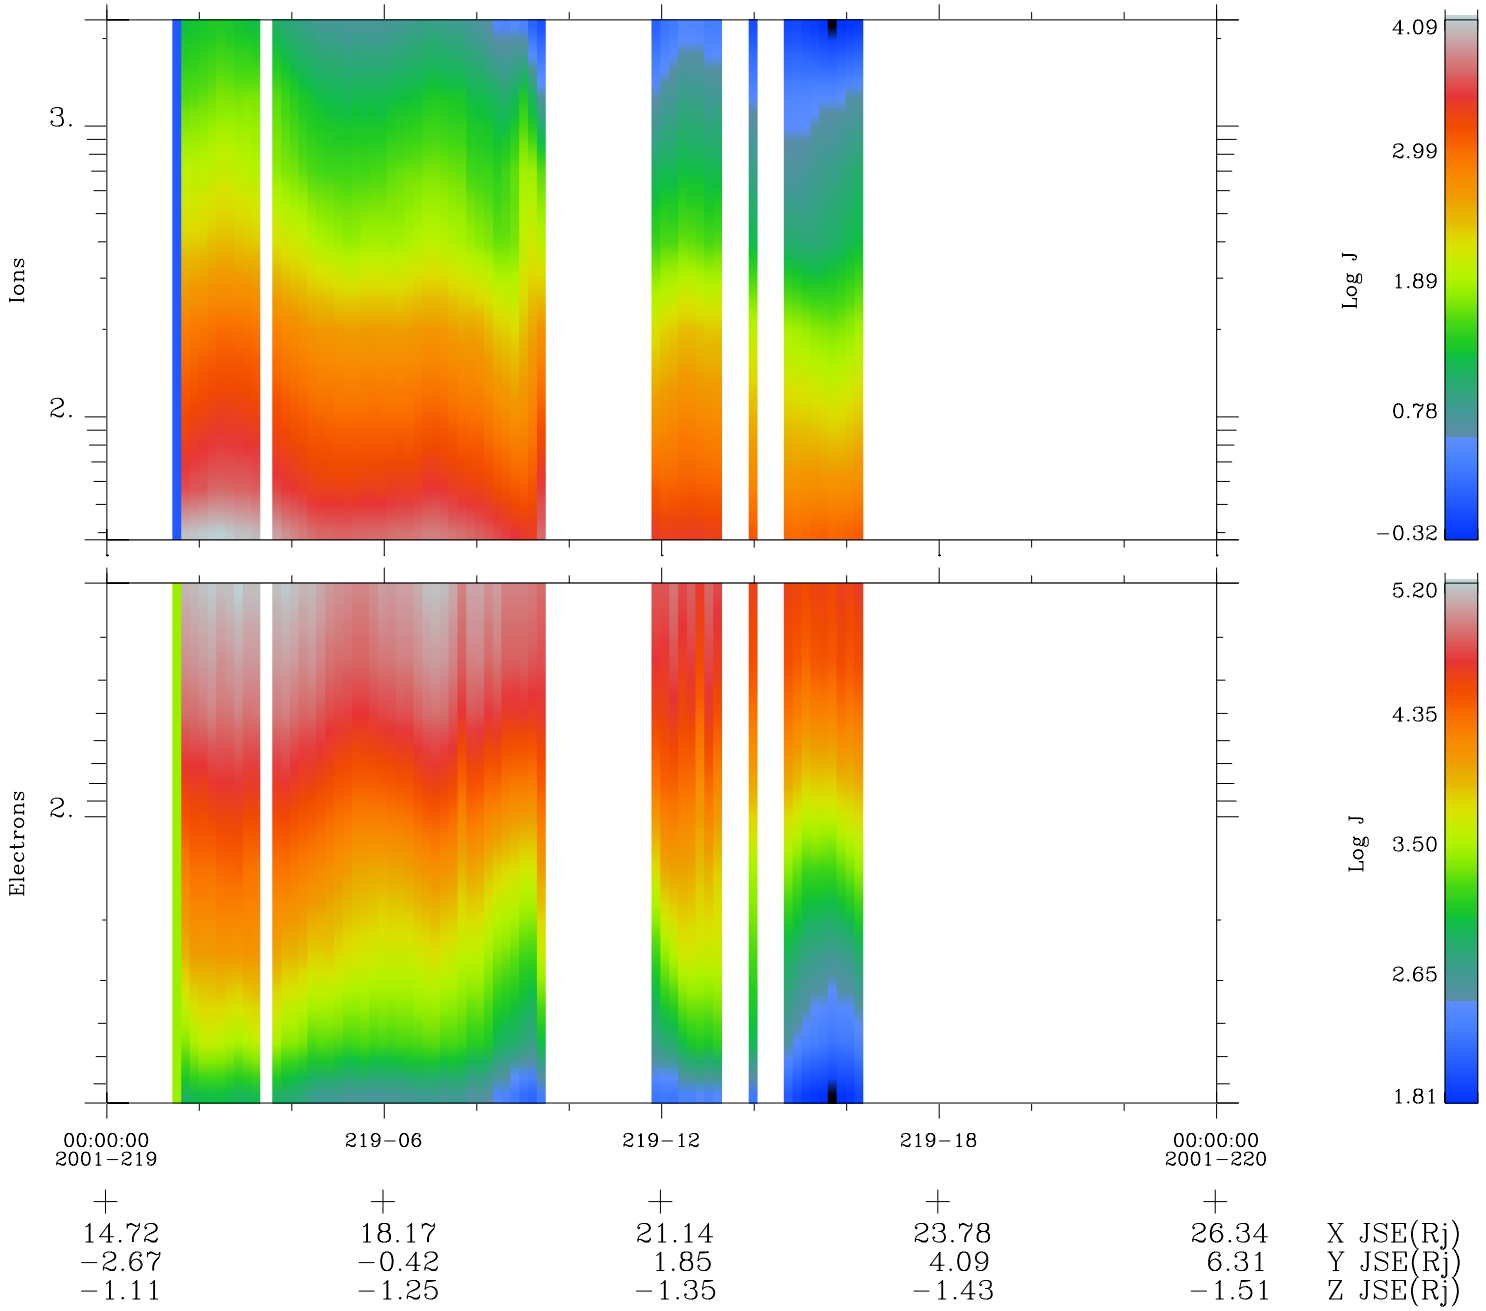

Galileo EPD Real Time Omni Spectrum 01219

Software Version: RTSPEC_OMNI V 1.20
 Data Production: 25-08-01
 Plot Production: Tue Sep 25 06:56:10 2001
 Color File: wondr3
 Geofactor File: 1.1

◇ = Jupiter look direction
 □ = Corotation look direction