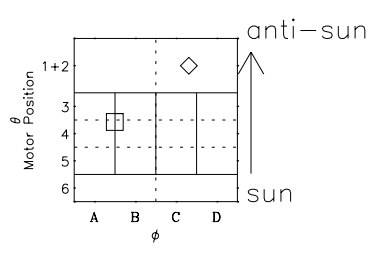

Galileo EPD Real Time Omni Spectrum 01219

Software Version: RTSPEC_OMNI V 1.20
 Data Production: 25-08-01
 Plot Production: Tue Sep 25 06:56:10 2001
 Color File: wondr3
 Geofactor File: 1.1

◇ = Jupiter look direction
 □ = Corotation look direction