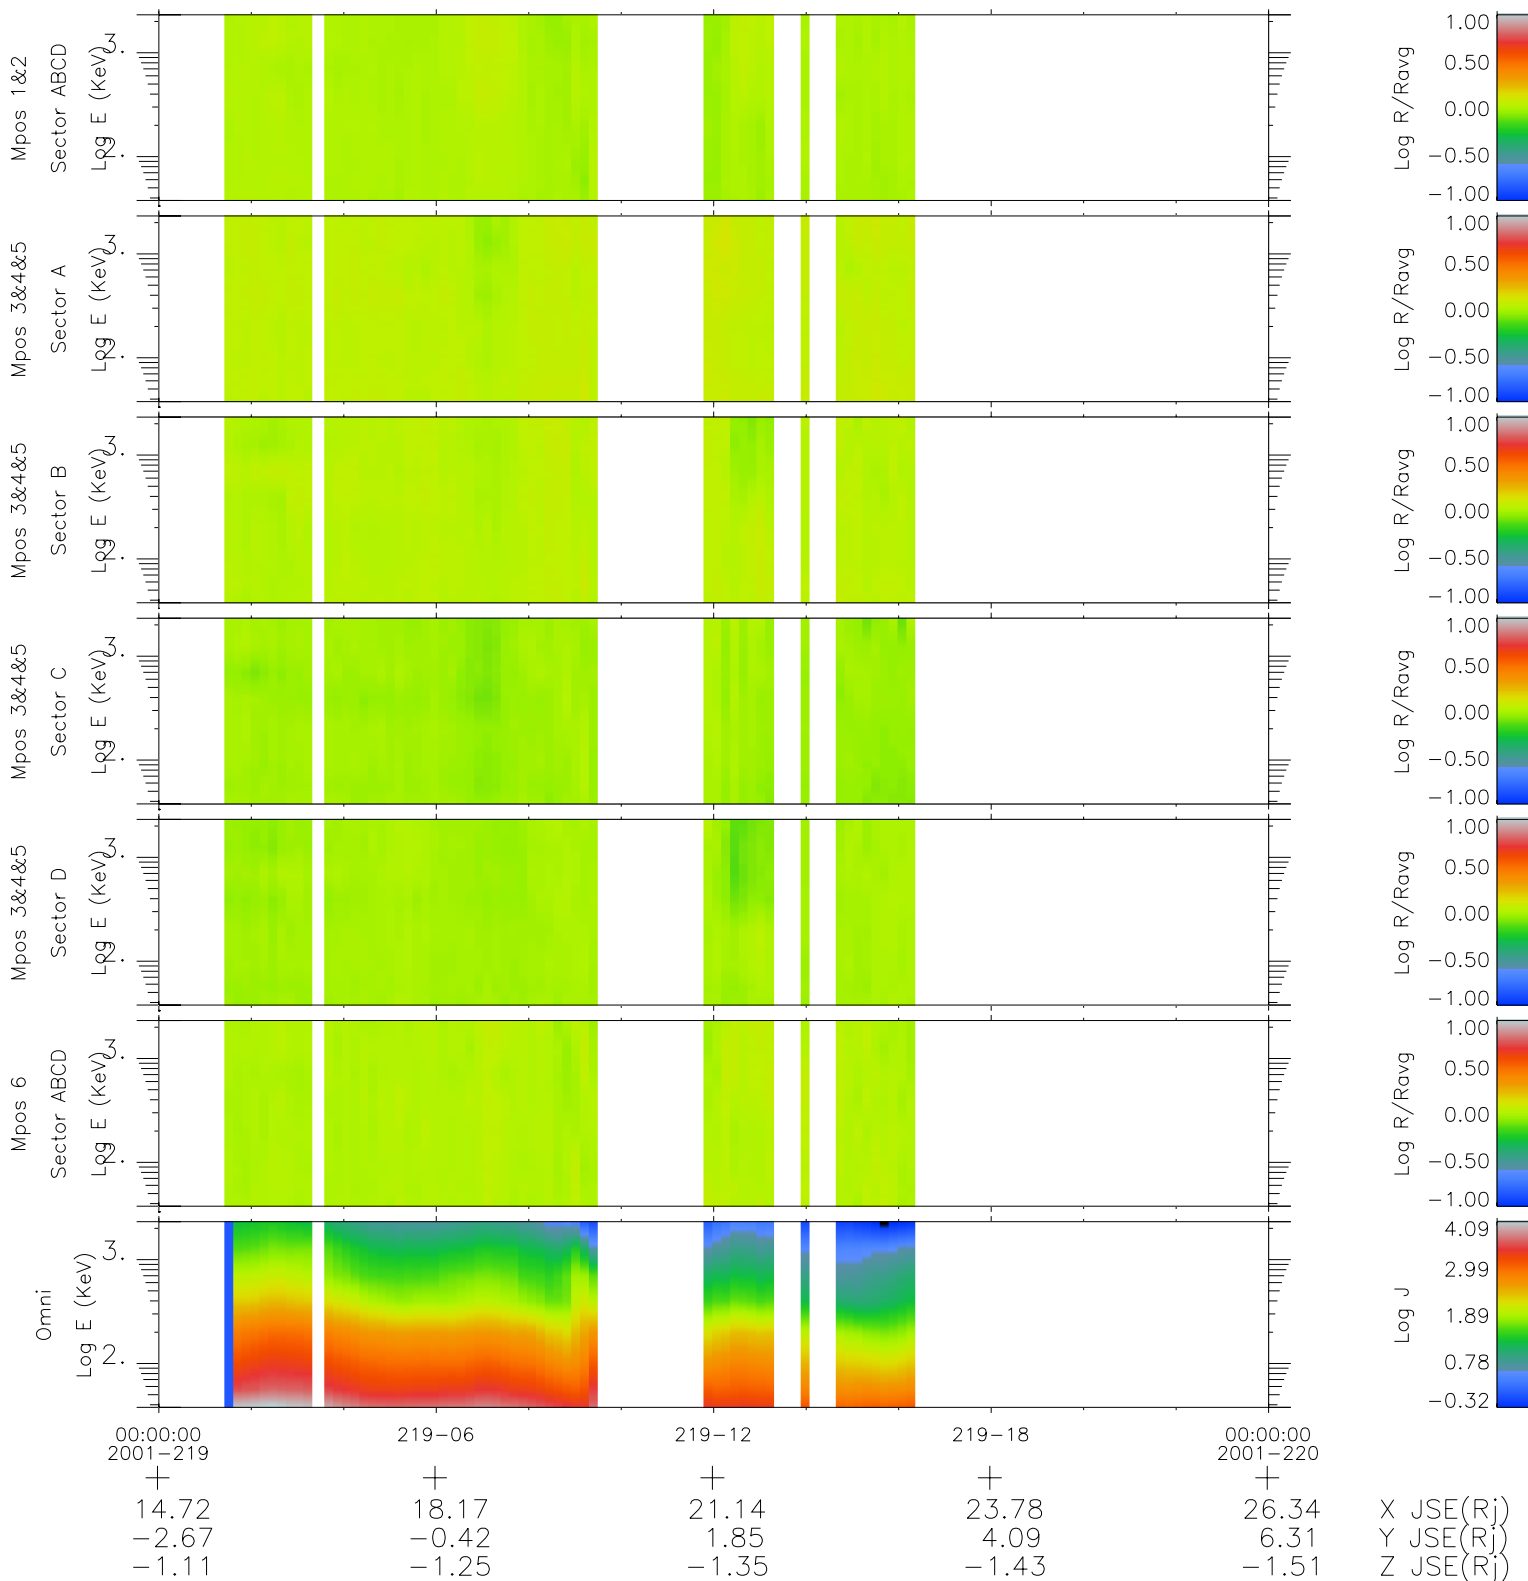

# Galileo EPD Real Time R6 Ions Spectra 01219

Software Version: RTSPEC\_R6 V 1.20  
 Data Production: 25-08-01  
 Plot Production: Tue Sep 25 06:56:00 2001  
 Color File: wondr3  
 Geofactor File: 1.1

◇ = Jupiter look direction  
 □ = Corotation look direction