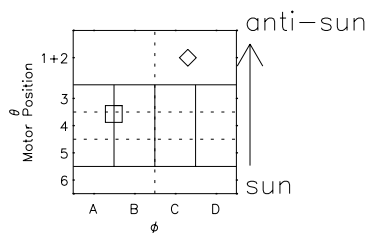

# Galileo EPD Real Time R6 Ions Spectra 01219

Software Version: RTSPEC\_R6 V 1.20  
 Data Production: 25-08-01  
 Plot Production: Tue Sep 25 06:56:00 2001  
 Color File: wondr3  
 Geofactor File: 1.1

◇ = Jupiter look direction  
 □ = Corotation look direction