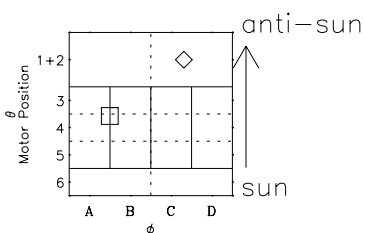

Galileo EPD Real-Time Six-Sector 01219

Software Version: RTLINE_R6 V 1.20
Data Production: 25-08-01
Plot Production: Tue Sep 25 06:57:22 2001

◇ = Jupiter look direction
□ = Corotation look direction