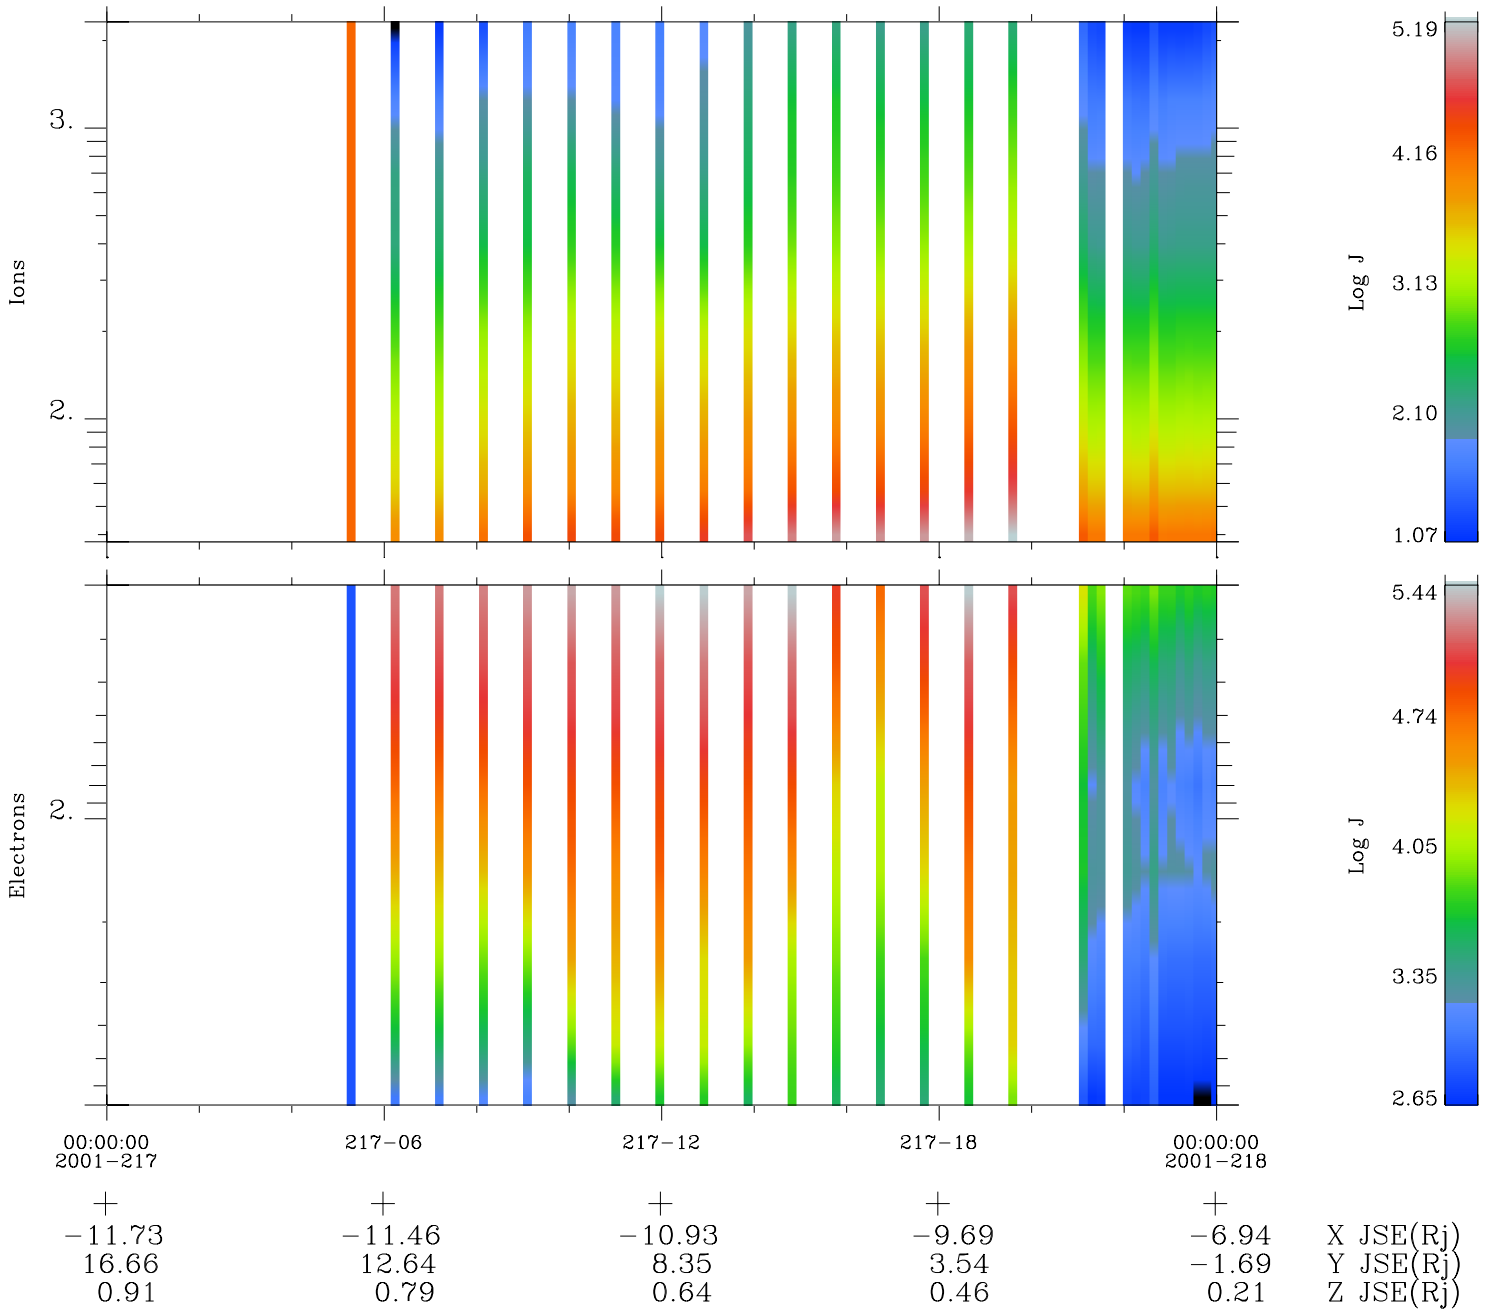

# Galileo EPD Real Time Omni Spectrum 01217

Software Version: RTSPEC\_OMNI V 1.20  
 Data Production: 25-08-01  
 Plot Production: Tue Sep 25 06:31:13 2001  
 Color File: wondr3  
 Geofactor File: 1.1

- ◇ = Jupiter look direction
- = Corotation look direction