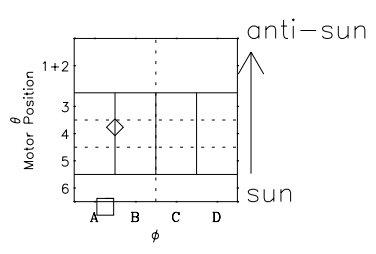

# Galileo EPD Real Time Omni Spectrum 01021

Software Version: RTSPEC\_OMNI V 1.20  
 Data Production: 18-05-01  
 Plot Production: Mon Sep 17 23:55:56 2001  
 Color File: wondr3  
 Geofactor File: 1.1

◇ = Jupiter look direction  
 □ = Corotation look direction