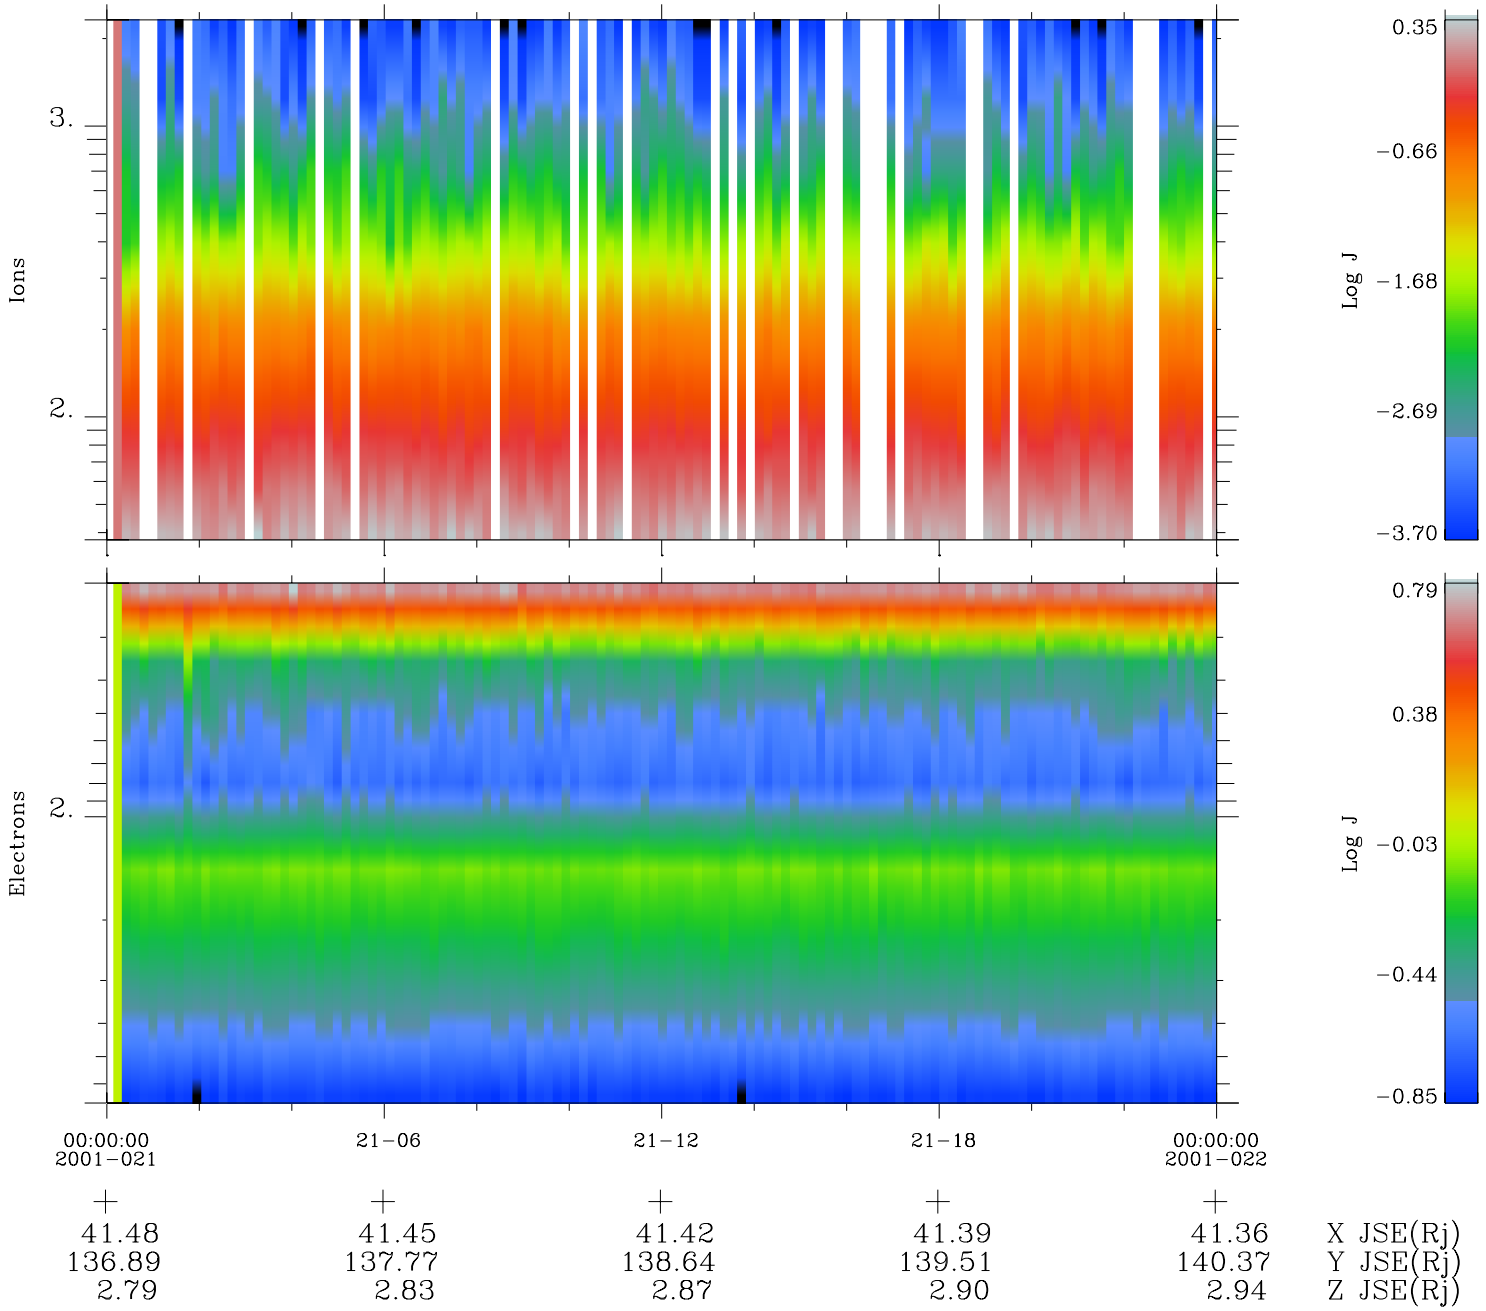

# Galileo EPD Real Time Omni Spectrum 01021

Software Version: RTSPEC\_OMNI V 1.20  
 Data Production: 18-05-01  
 Plot Production: Mon Sep 17 23:55:56 2001  
 Color File: wondr3  
 Geofactor File: 1.1

◇ = Jupiter look direction  
 □ = Corotation look direction