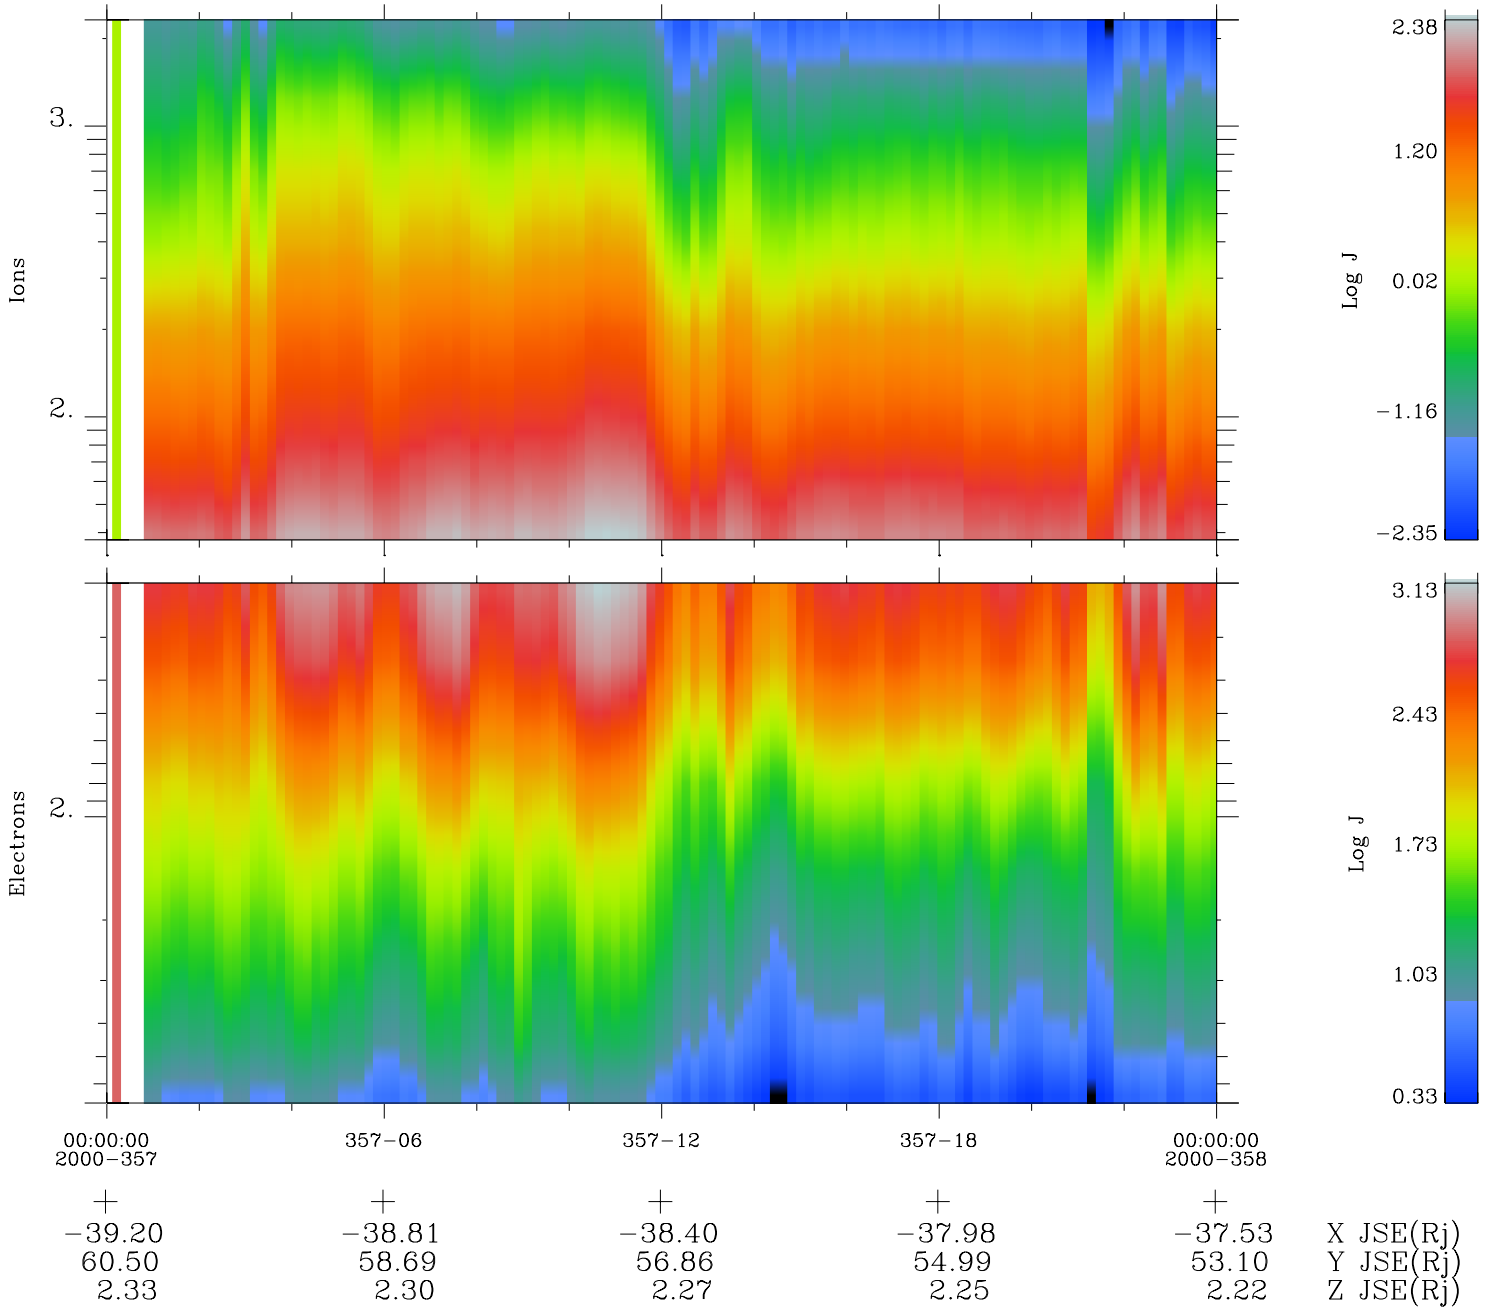

# Galileo EPD Real Time Omni Spectrum 00357

Software Version: RTSPEC\_OMNI V 1.20  
 Data Production: 18-05-01  
 Plot Production: Mon Sep 17 19:55:22 2001  
 Color File: wondr3  
 Geofactor File: 1.1

$\diamond$  = Jupiter look direction  
 $\square$  = Corotation look direction