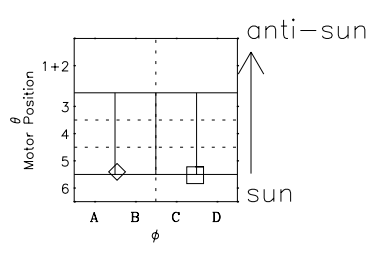

# Galileo EPD Real Time Omni Spectrum 00357

Software Version: RTSPEC\_OMNI V 1.20  
 Data Production: 18-05-01  
 Plot Production: Mon Sep 17 19:55:22 2001  
 Color File: wondr3  
 Geofactor File: 1.1

$\diamond$  = Jupiter look direction  
 $\square$  = Corotation look direction