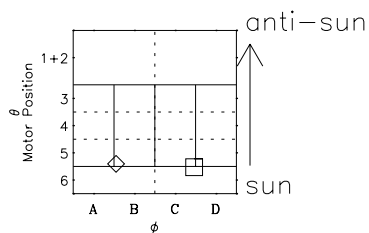

# Galileo EPD Real-Time Omni 00357

Software Version: RTLINE\_OMNI V 1.20  
Data Production: 18-05-01  
Plot Production: Mon Sep 17 19:57:18 2001

- ◇ = Jupiter look direction
- = Corotation look direction