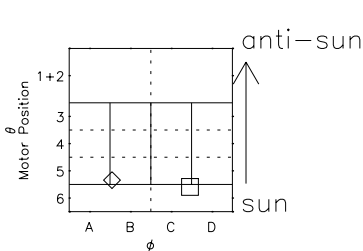

Galileo EPD Real Time R6 Electrons Spectra 00356

Software Version: RTSPEC_R6 V 1.20
 Data Production: 18-05-01
 Plot Production: Mon Sep 17 19:47:09 2001
 Color File: wondr3
 Geofactor File: 1.1

◇ = Jupiter look direction
 □ = Corotation look direction