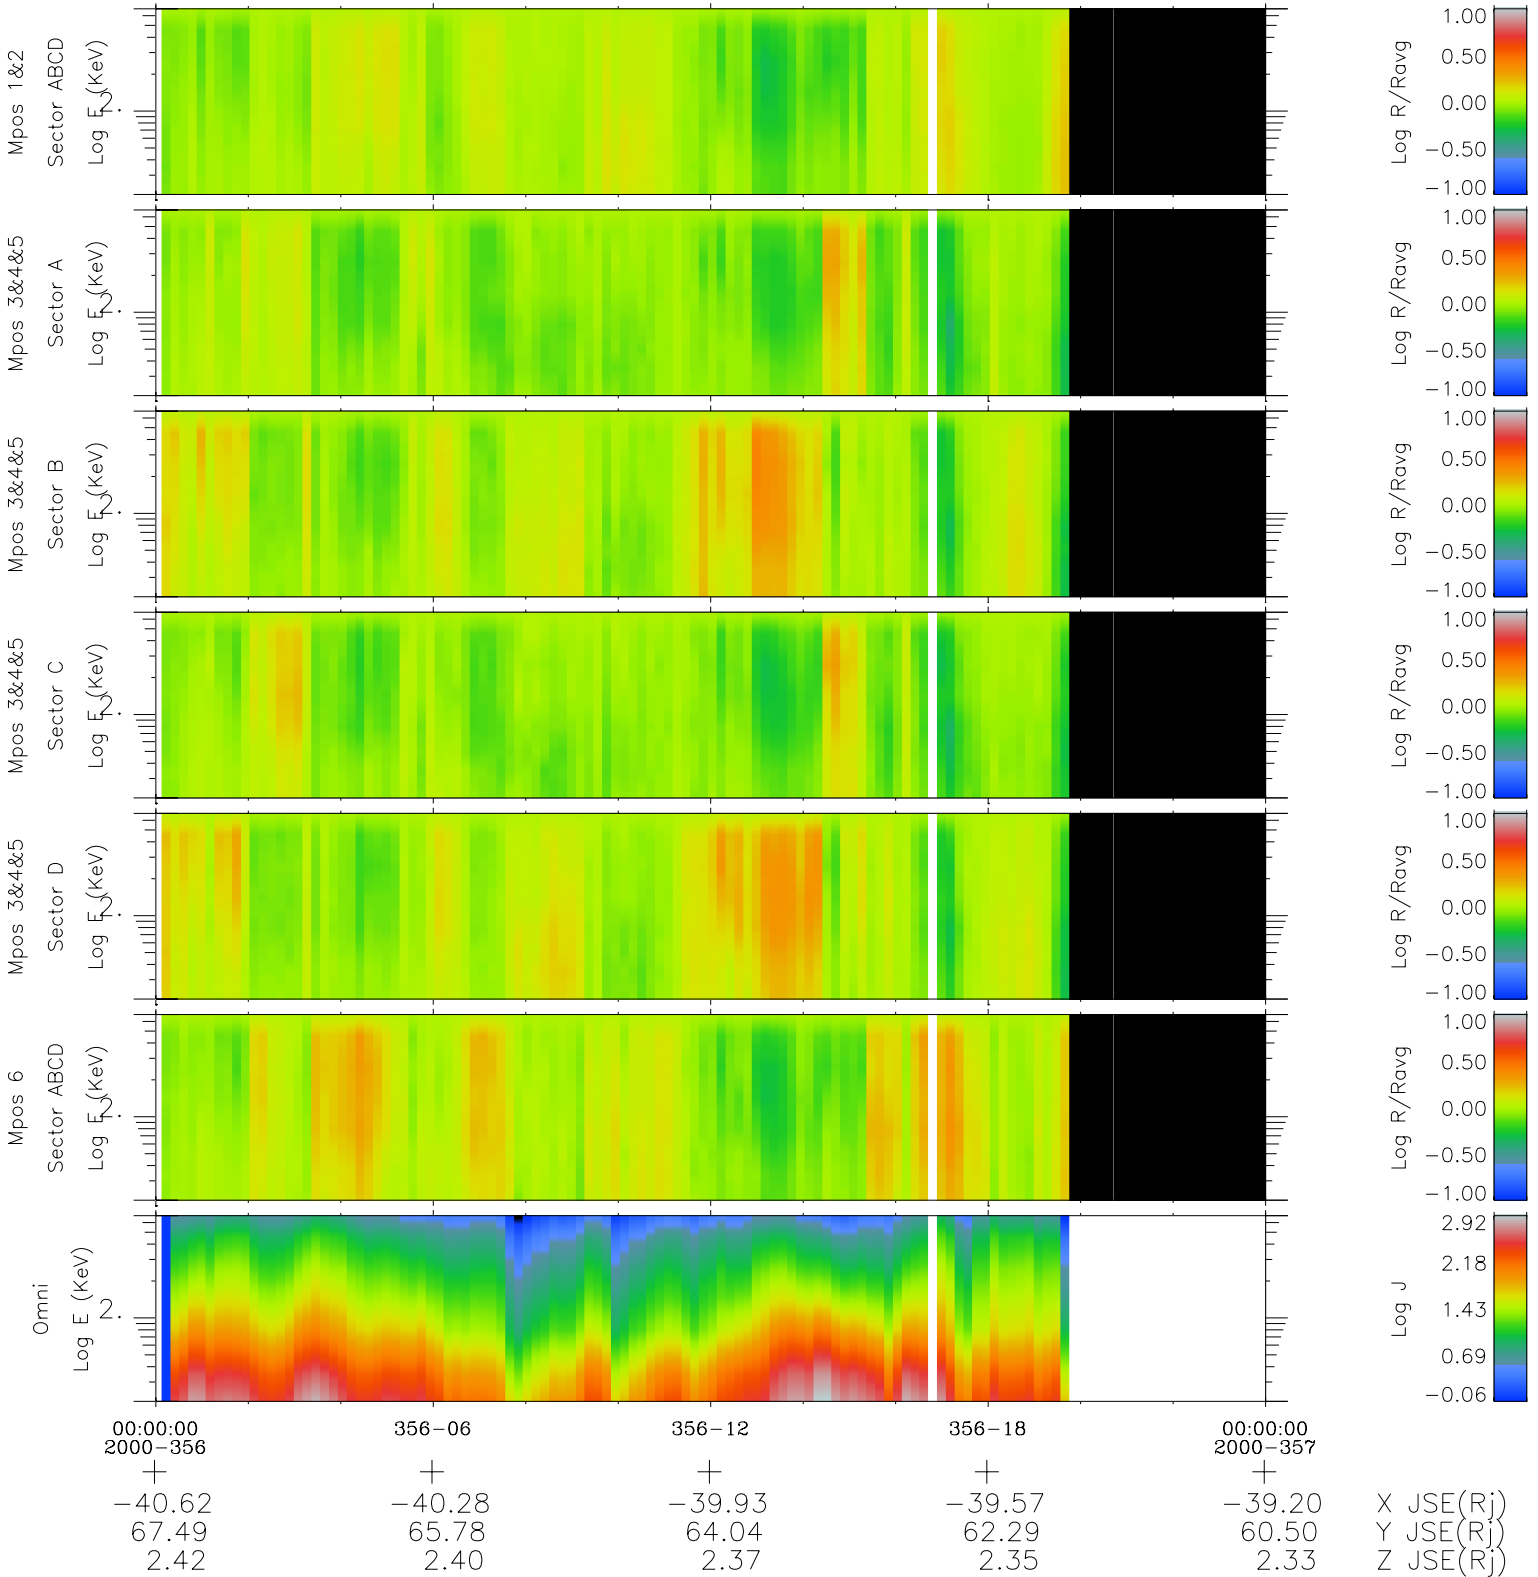

Galileo EPD Real Time R6 Electrons Spectra 00356

Software Version: RTSPEC_R6 V 1.20
 Data Production: 18-05-01
 Plot Production: Mon Sep 17 19:47:09 2001
 Color File: wondr3
 Geofactor File: 1.1

◇ = Jupiter look direction
 □ = Corotation look direction