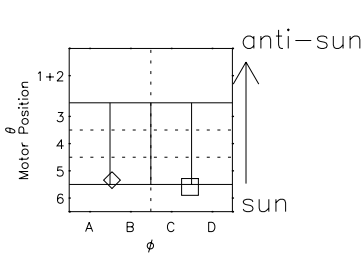

Galileo EPD Real Time R6 Ions Spectra 00356

Software Version: RTSPEC_R6 V 1.20
 Data Production: 18-05-01
 Plot Production: Mon Sep 17 19:47:02 2001
 Color File: wondr3
 Geofactor File: 1.1

- ◇ = Jupiter look direction
- = Corotation look direction