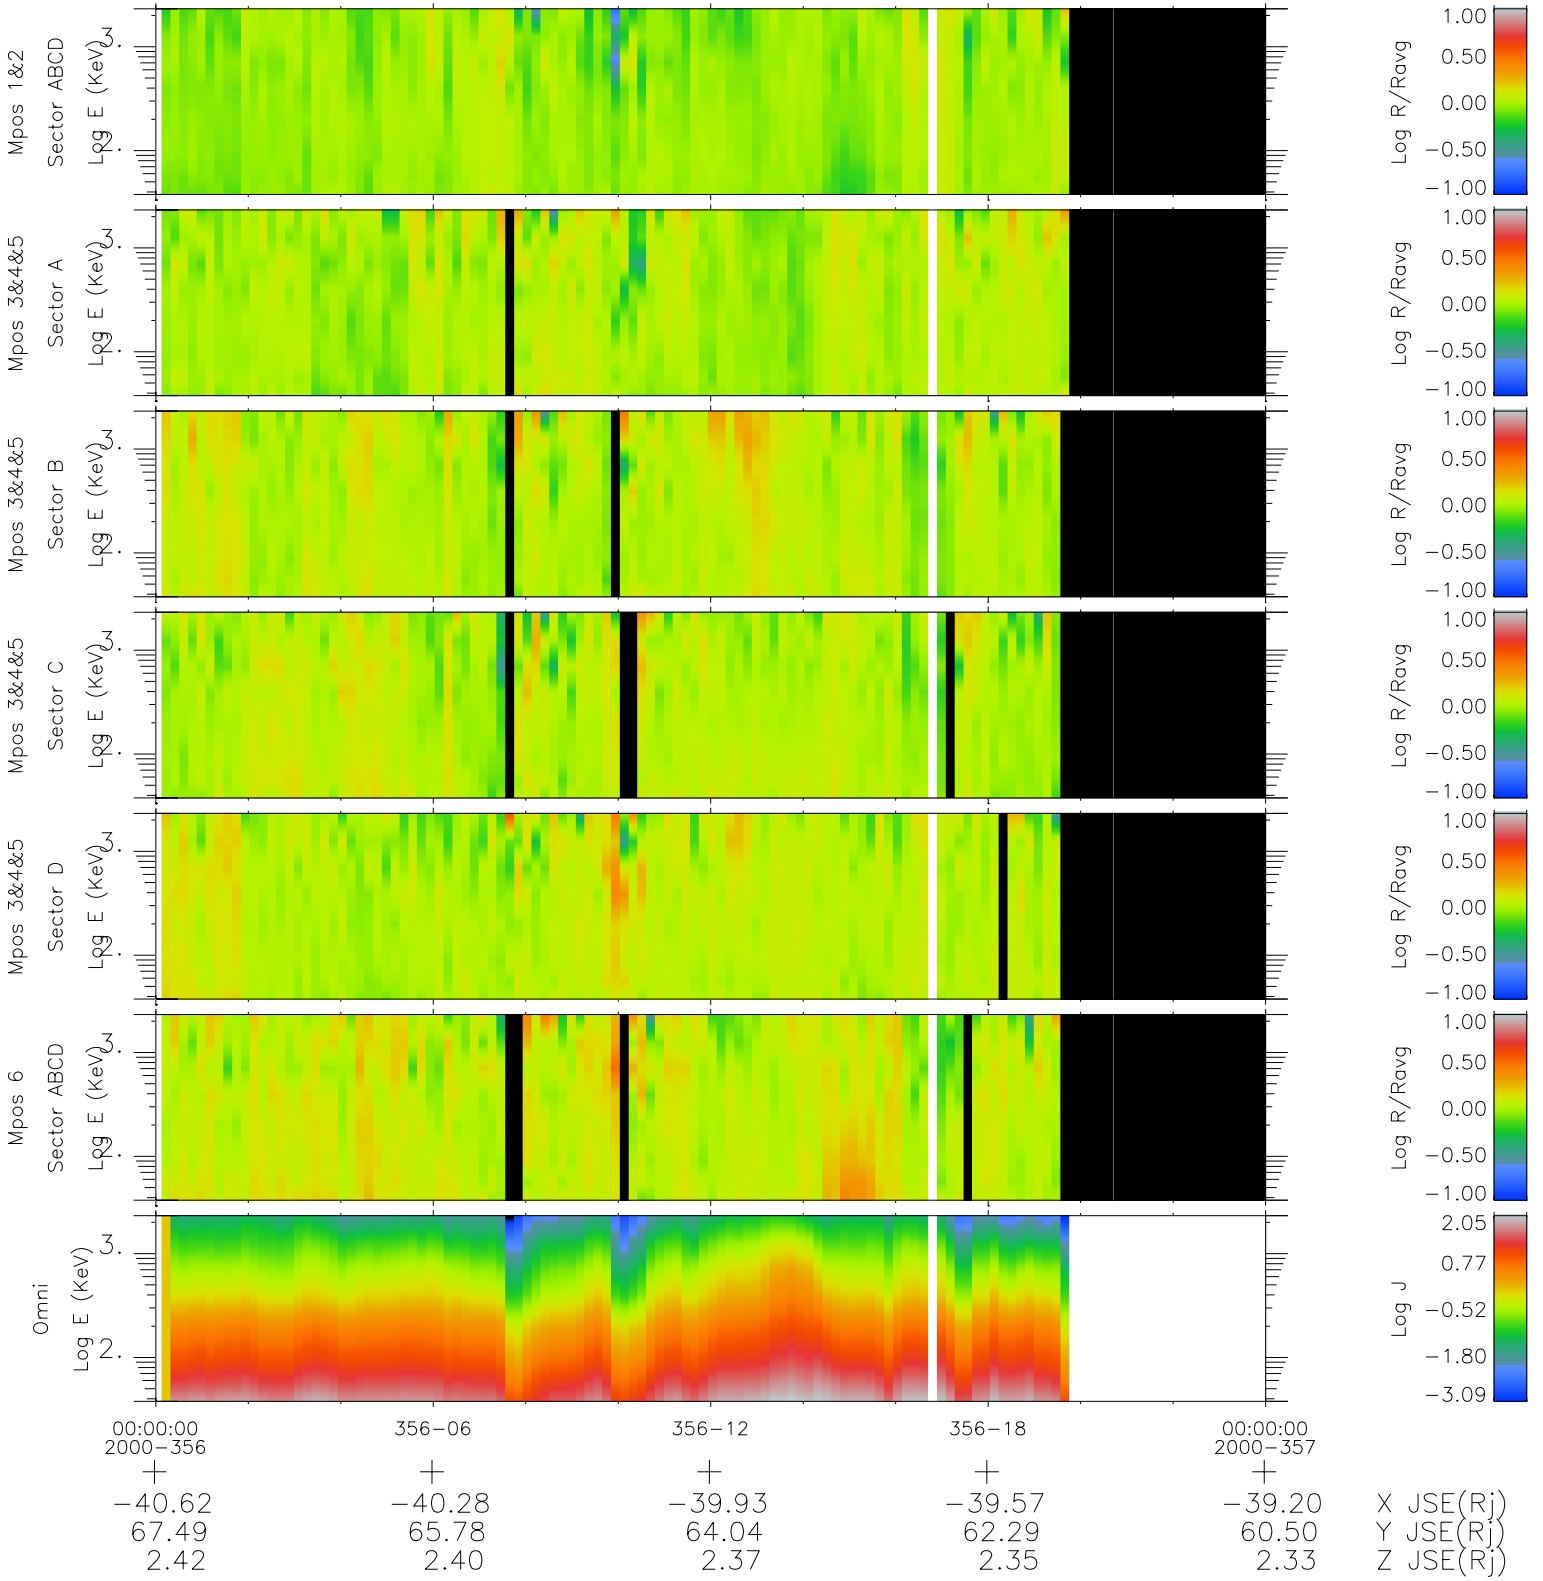

Galileo EPD Real Time R6 Ions Spectra 00356

Software Version: RTSPEC_R6 V 1.20
 Data Production: 18-05-01
 Plot Production: Mon Sep 17 19:47:02 2001
 Color File: wondr3
 Geofactor File: 1.1

- ◇ = Jupiter look direction
- = Corotation look direction