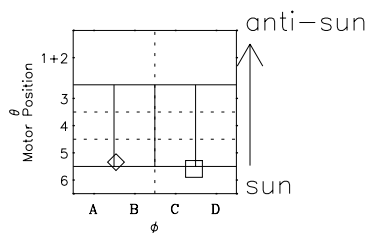

Galileo EPD Real-Time Omni 00356

Software Version: RTLINE_OMNI V 1.20
Data Production: 18-05-01
Plot Production: Mon Sep 17 19:49:09 2001

◇ = Jupiter look direction
□ = Corotation look direction