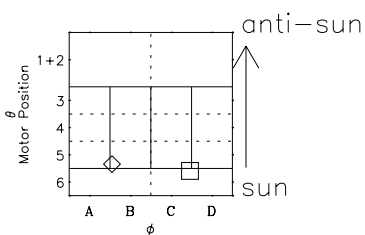

Galileo EPD Real-Time Omni 00356

Software Version: RTLINE_OMNI V 1.20
Data Production: 18-05-01
Plot Production: Mon Sep 17 19:49:08 2001

◇ = Jupiter look direction
□ = Corotation look direction