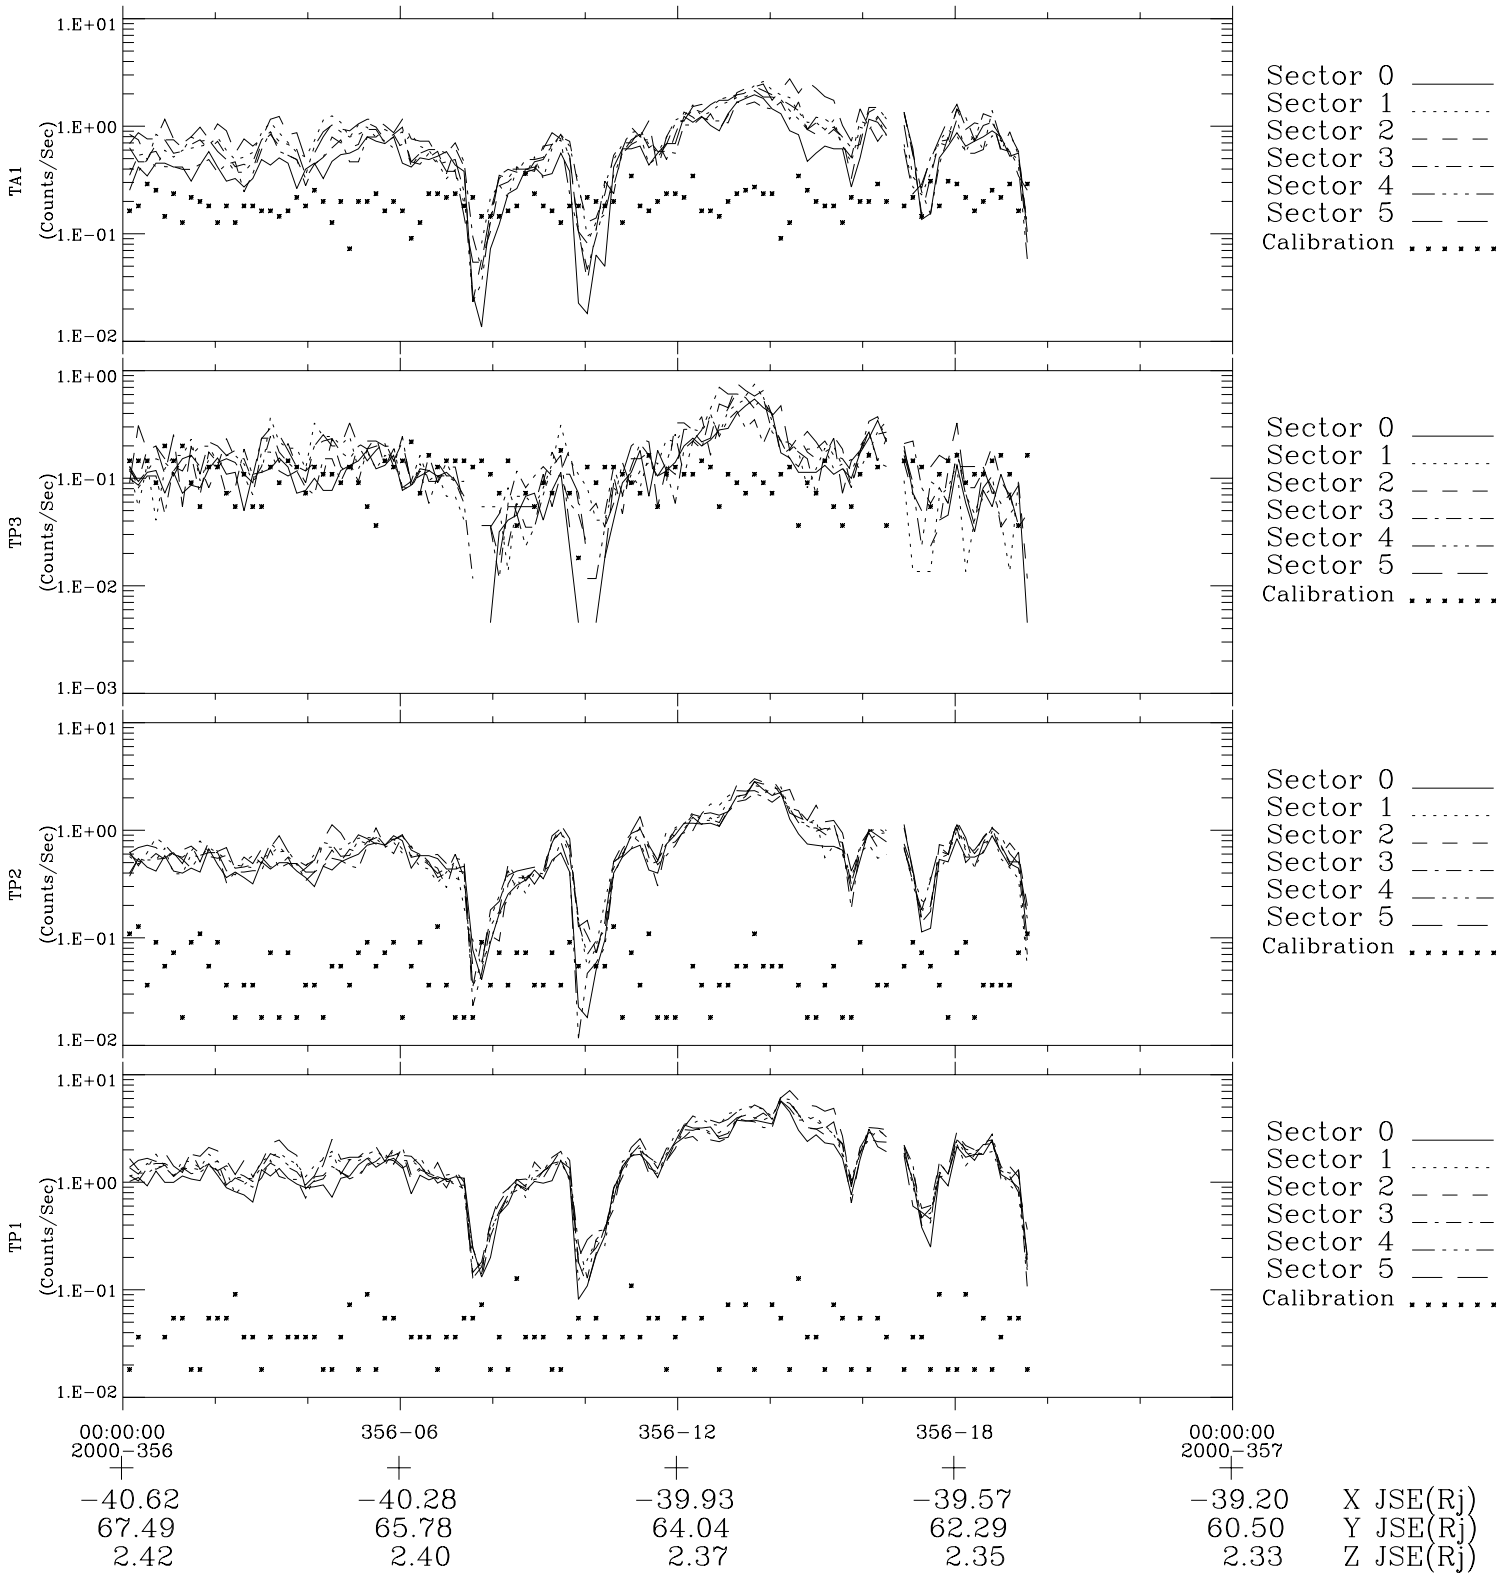

Galileo EPD Real-Time Six-Sector 00356

Software Version: RTLINE_R6 V 1.20
Data Production: 18-05-01
Plot Production: Mon Sep 17 19:49:15 2001

◇ = Jupiter look direction
□ = Corotation look direction