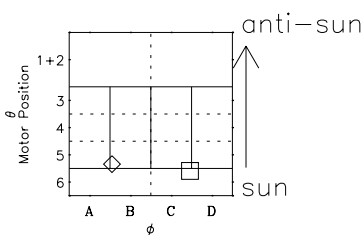

Galileo EPD Real-Time Six-Sector 00356

Software Version: RTLINE_R6 V 1.20
Data Production: 18-05-01
Plot Production: Mon Sep 17 19:49:15 2001

◇ = Jupiter look direction
□ = Corotation look direction