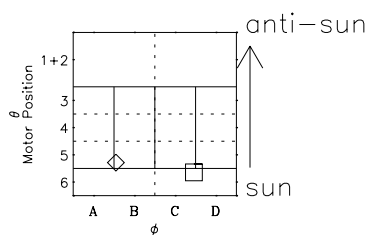

Galileo EPD Real-Time Omni 00355

Software Version: RTLINE_OMNI V 1.20
Data Production: 18-05-01
Plot Production: Mon Sep 17 19:41:07 2001

◇ = Jupiter look direction
□ = Corotation look direction