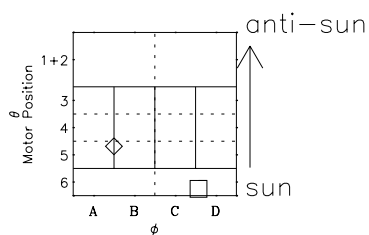

# Galileo EPD Real-Time Omni 00349

Software Version: RTLINE\_OMNI V 1.20  
Data Production: 18-05-01  
Plot Production: Mon Sep 17 18:53:11 2001

- ◇ = Jupiter look direction
- = Corotation look direction