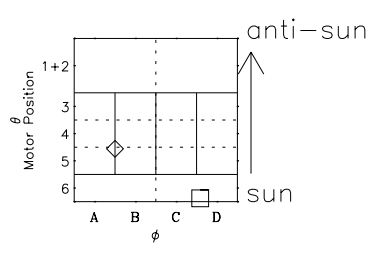

Galileo EPD Real Time Omni Spectrum 00343

Software Version: RTSPEC_OMNI V 1.20
 Data Production: 18-05-01
 Plot Production: Mon Sep 17 18:02:46 2001
 Color File: wondr3
 Geofactor File: 1.1

◇ = Jupiter look direction
 □ = Corotation look direction