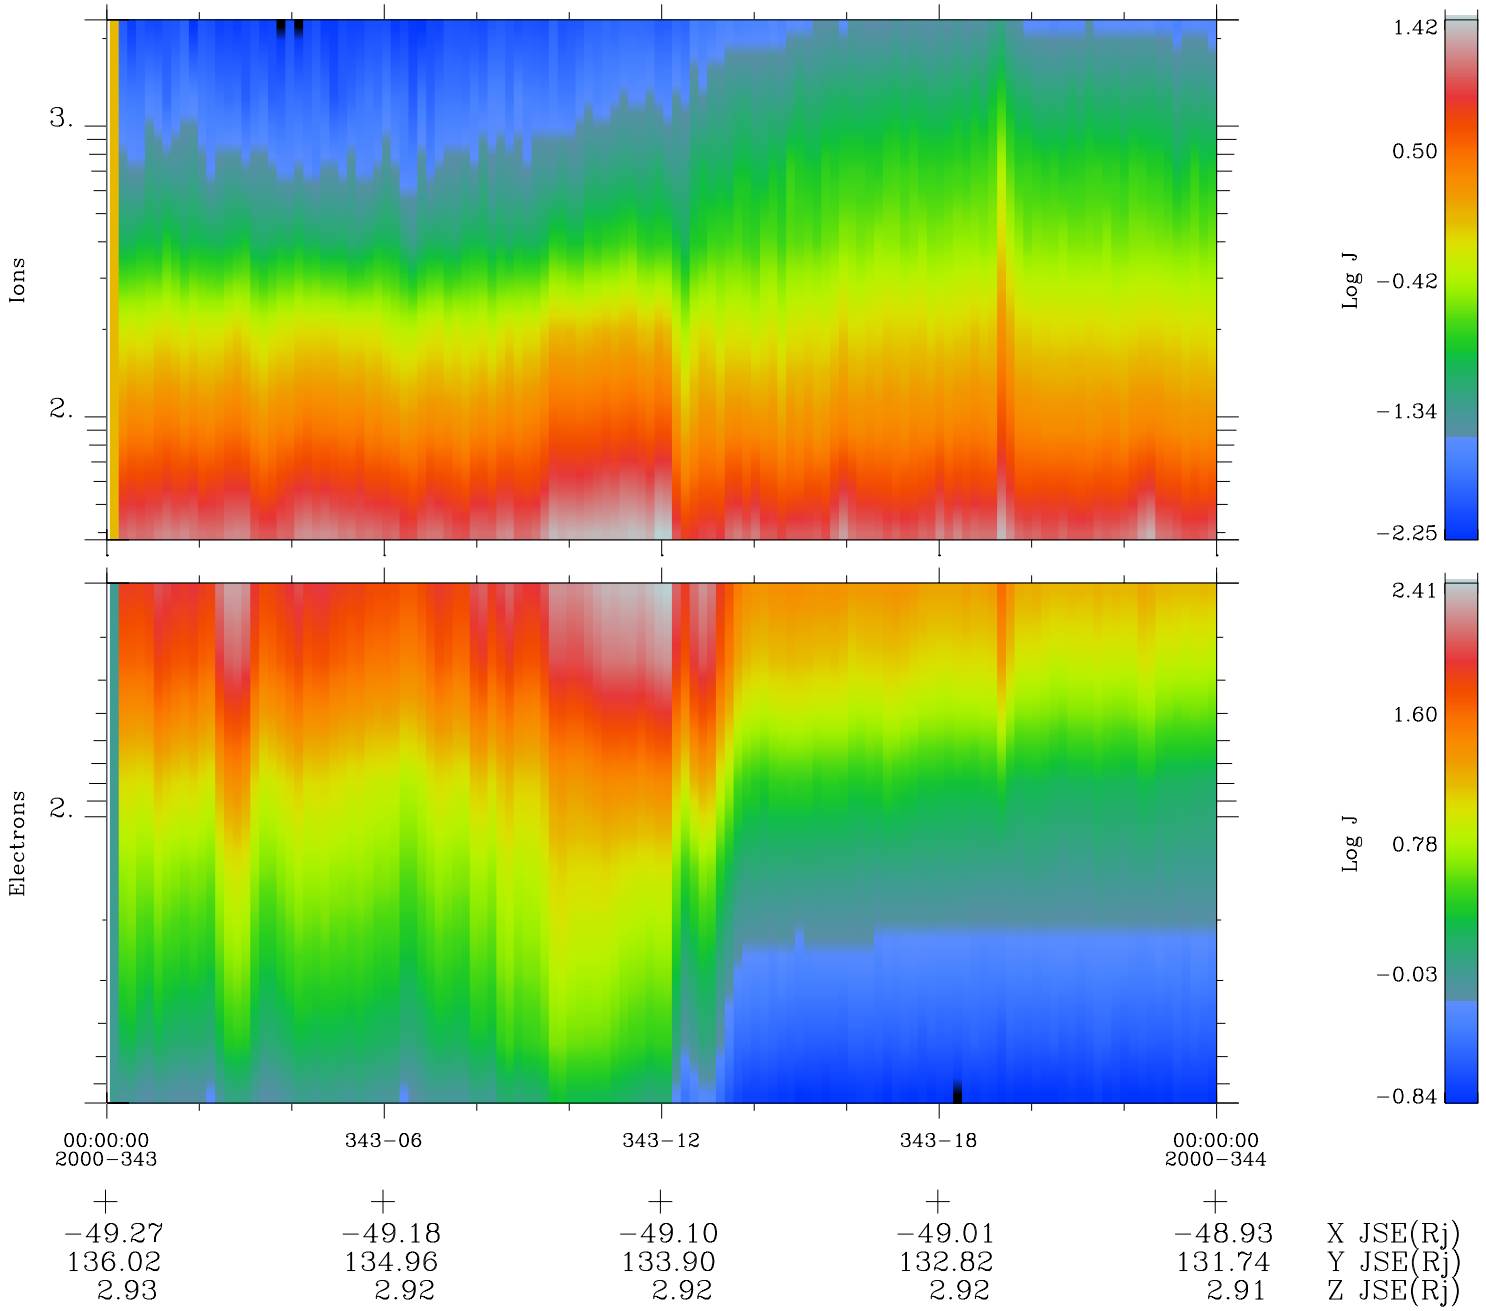

Galileo EPD Real Time Omni Spectrum 00343

Software Version: RTSPEC_OMNI V 1.20
 Data Production: 18-05-01
 Plot Production: Mon Sep 17 18:02:46 2001
 Color File: wondr3
 Geofactor File: 1.1

◇ = Jupiter look direction
 □ = Corotation look direction