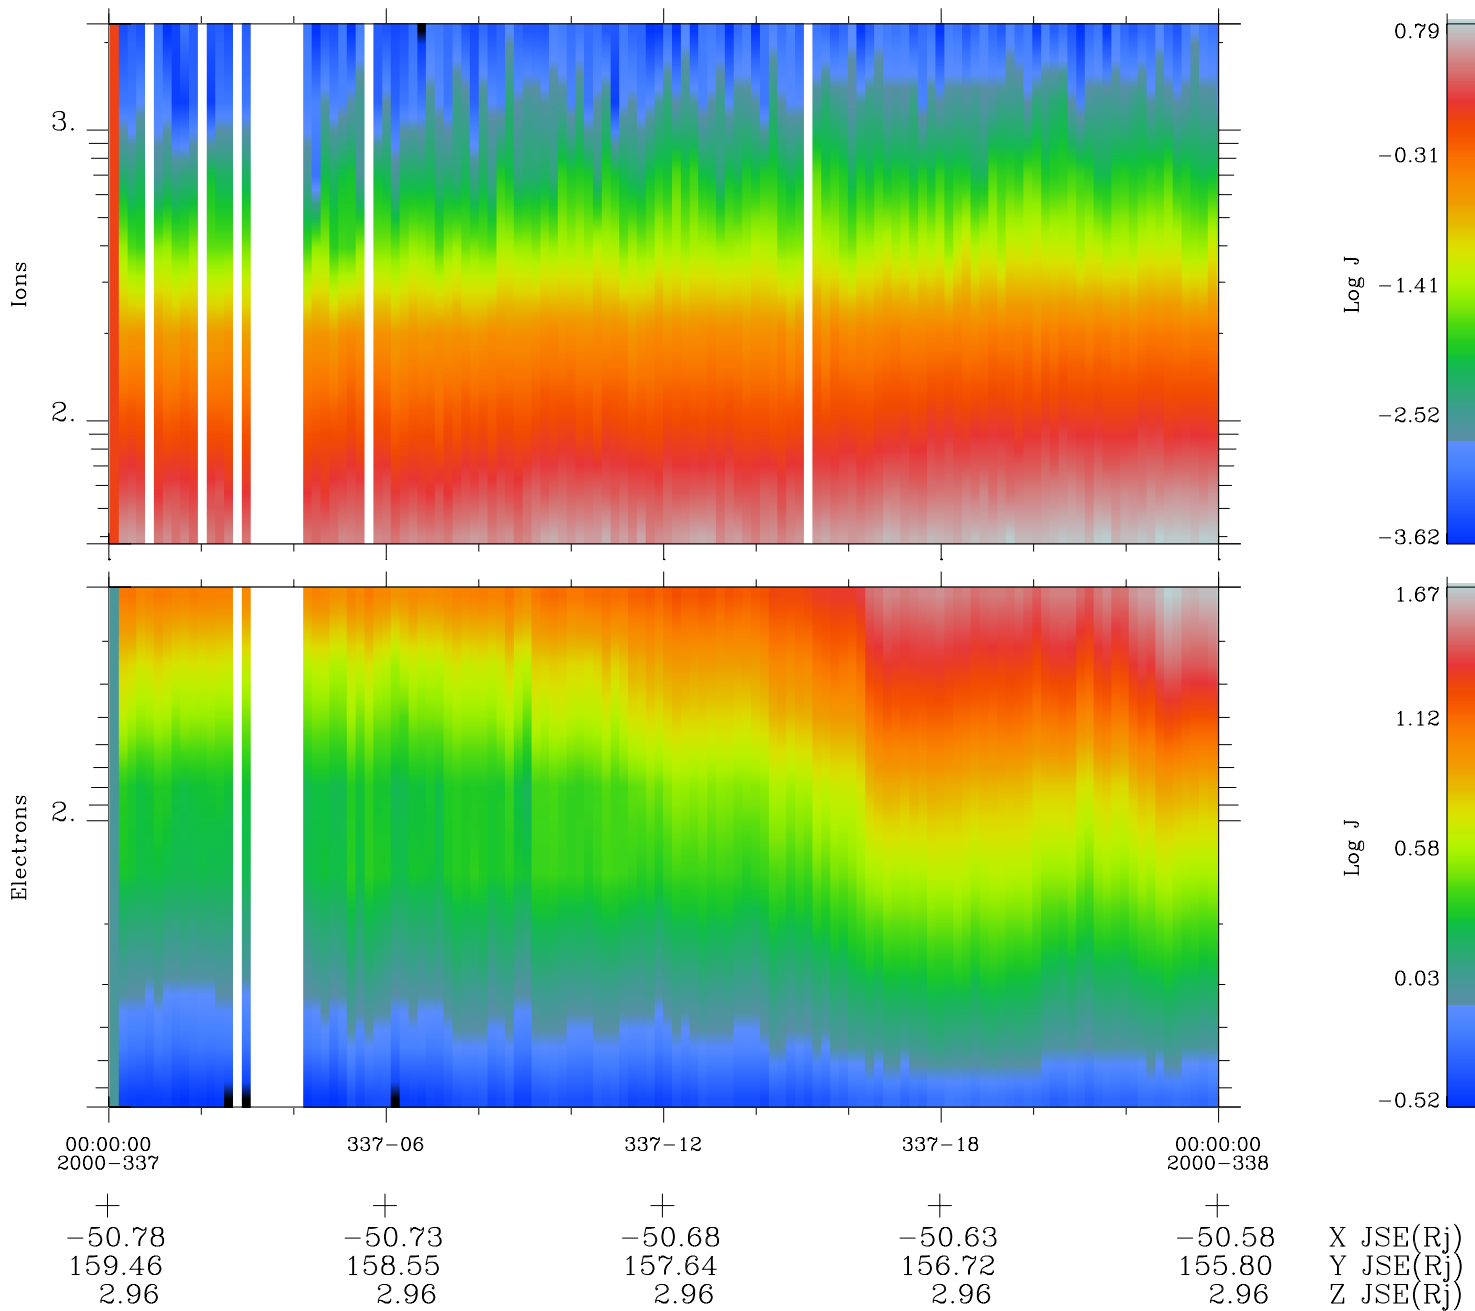

Galileo EPD Real Time Omni Spectrum 00337

Software Version: RTSPEC_OMNI V 1.20
 Data Production: 18-05-01
 Plot Production: Mon Sep 17 17:14:12 2001
 Color File: wondr3
 Geofactor File: 1.1

- ◇ = Jupiter look direction
- = Corotation look direction