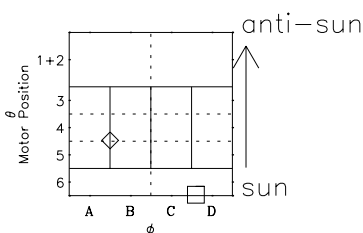

Galileo EPD Real-Time Six-Sector 00337

Software Version: RTLINE_R6 V 1.20
Data Production: 18-05-01
Plot Production: Mon Sep 17 17:16:15 2001

◇ = Jupiter look direction
□ = Corotation look direction