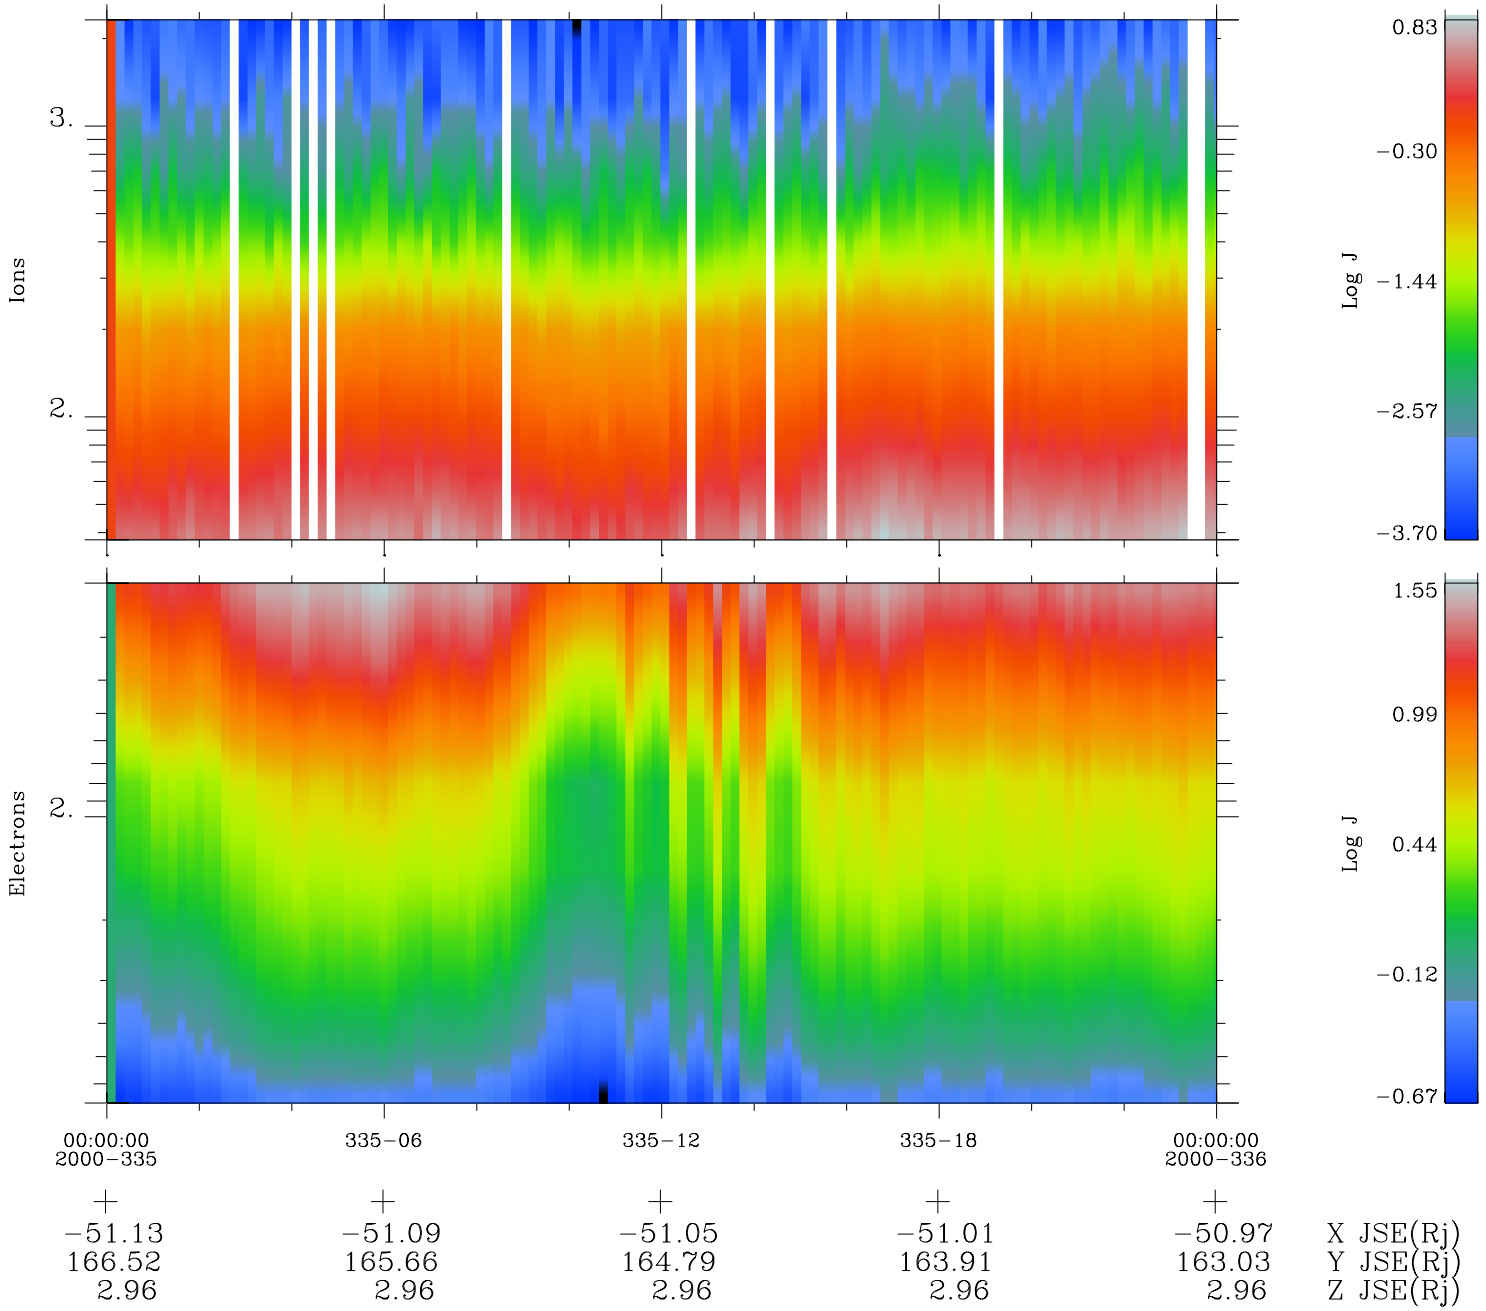

# Galileo EPD Real Time Omni Spectrum 00335

Software Version: RTSPEC\_OMNI V 1.20  
 Data Production: 18-05-01  
 Plot Production: Mon Sep 17 16:57:42 2001  
 Color File: wondr3  
 Geofactor File: 1.1

◇ = Jupiter look direction  
 □ = Corotation look direction