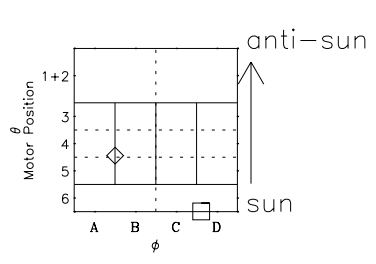

# Galileo EPD Real Time Omni Spectrum 00335

Software Version: RTSPEC\_OMNI V 1.20  
 Data Production: 18-05-01  
 Plot Production: Mon Sep 17 16:57:42 2001  
 Color File: wondr3  
 Geofactor File: 1.1

◇ = Jupiter look direction  
 □ = Corotation look direction