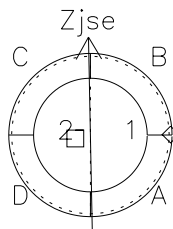

Galileo EPD Real-Time Six-Sector 00326

Software Version: RTLINE_R6 V 1.20
Data Production: 18-05-01
Plot Production: Mon Sep 17 15:46:06 2001

\diamond = Jupiter look direction
 \square = Corotation look direction