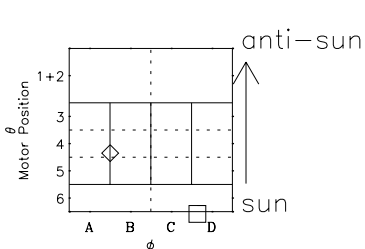

Galileo EPD Real-Time Six-Sector 00326

Software Version: RTLINE_R6 V 1.20
Data Production: 18-05-01
Plot Production: Mon Sep 17 15:46:06 2001

\diamond = Jupiter look direction
 \square = Corotation look direction