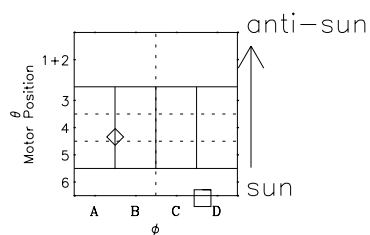

Galileo EPD Real-Time Omni 00325

Software Version: RTLINE_OMNI V 1.20
Data Production: 18-05-01
Plot Production: Mon Sep 17 15:37:33 2001

- ◇ = Jupiter look direction
- = Corotation look direction