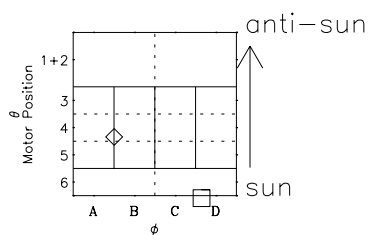

Galileo EPD Real-Time Omni 00325

Software Version: RTLINE_OMNI V 1.20
Data Production: 18-05-01
Plot Production: Mon Sep 17 15:37:33 2001

◇ = Jupiter look direction
□ = Corotation look direction