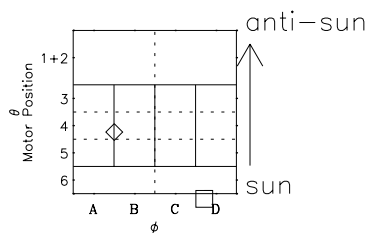

# Galileo EPD Real-Time Omni 00311

Software Version: RTLINE\_OMNI V 1.20  
Data Production: 18-05-01  
Plot Production: Mon Sep 17 13:53:08 2001

- ◇ = Jupiter look direction
- = Corotation look direction