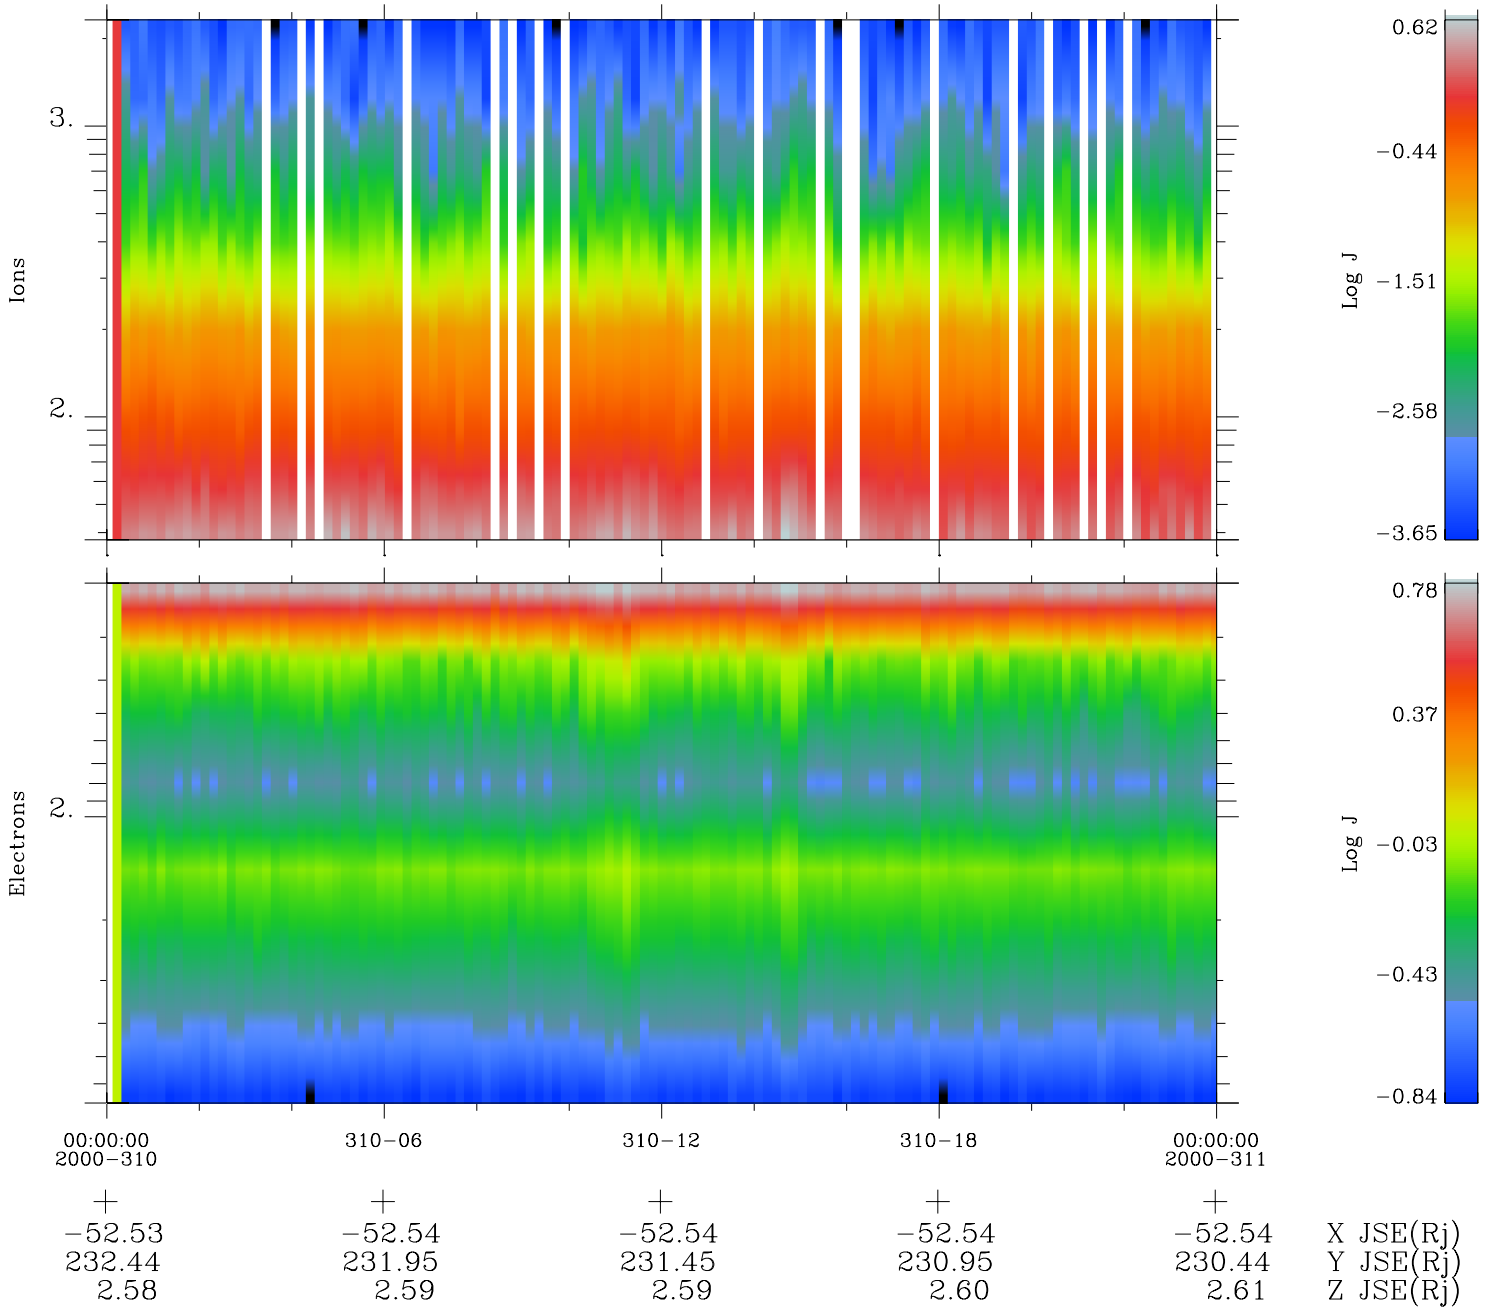

Galileo EPD Real Time Omni Spectrum 00310

Software Version: RTSPEC_OMNI V 1.20
 Data Production: 18-05-01
 Plot Production: Mon Sep 17 13:43:56 2001
 Color File: wondr3
 Geofactor File: 1.1

◇ = Jupiter look direction
 □ = Corotation look direction