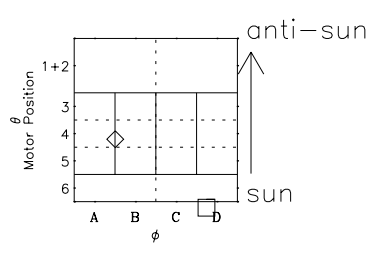

Galileo EPD Real Time Omni Spectrum 00306

Software Version: RTSPEC_OMNI V 1.20
 Data Production: 18-05-01
 Plot Production: Mon Sep 17 13:14:09 2001
 Color File: wondr3
 Geofactor File: 1.1

◇ = Jupiter look direction
 □ = Corotation look direction