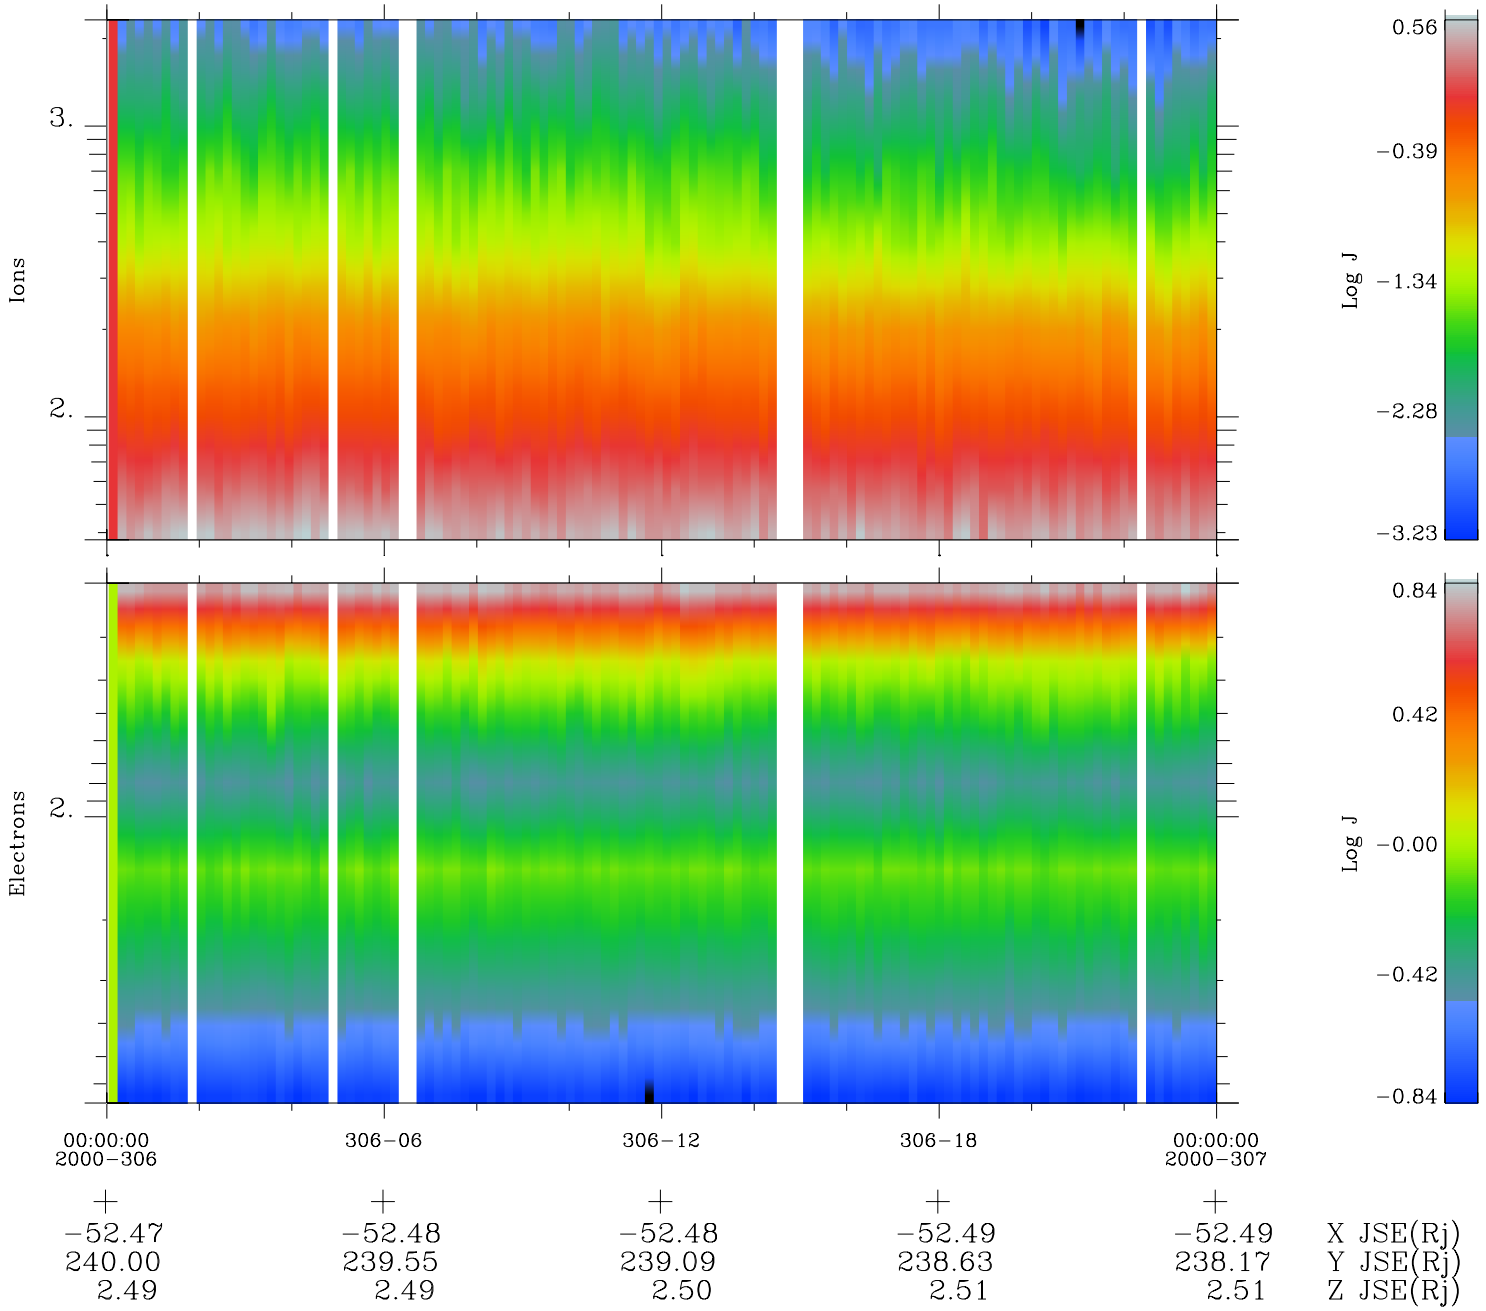

Galileo EPD Real Time Omni Spectrum 00306

Software Version: RTSPEC_OMNI V 1.20
 Data Production: 18-05-01
 Plot Production: Mon Sep 17 13:14:09 2001
 Color File: wondr3
 Geofactor File: 1.1

◇ = Jupiter look direction
 □ = Corotation look direction