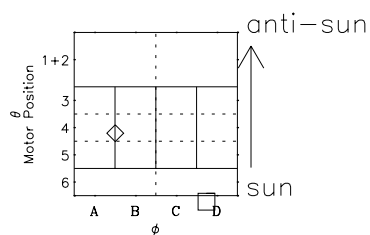

Galileo EPD Real-Time Omni 00306

Software Version: RTLINE_OMNI V 1.20
Data Production: 18-05-01
Plot Production: Mon Sep 17 13:15:55 2001

◇ = Jupiter look direction
□ = Corotation look direction