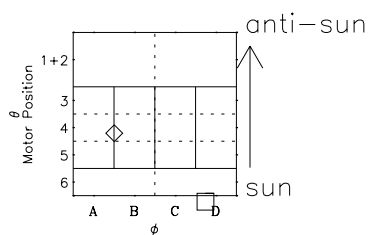

Galileo EPD Real-Time Omni 00306

Software Version: RTLINE_OMNI V 1.20
Data Production: 18-05-01
Plot Production: Mon Sep 17 13:15:53 2001

- ◇ = Jupiter look direction
- = Corotation look direction