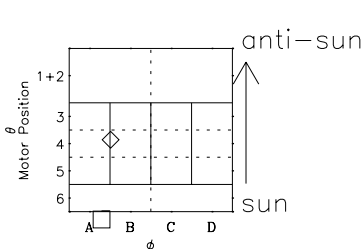

Galileo EPD Real-Time Six-Sector 00160

Software Version: RTLINE_R6 V 1.20
Data Production: 10-03-01
Plot Production: Mon Sep 17 11:48:40 2001

◇ = Jupiter look direction
□ = Corotation look direction