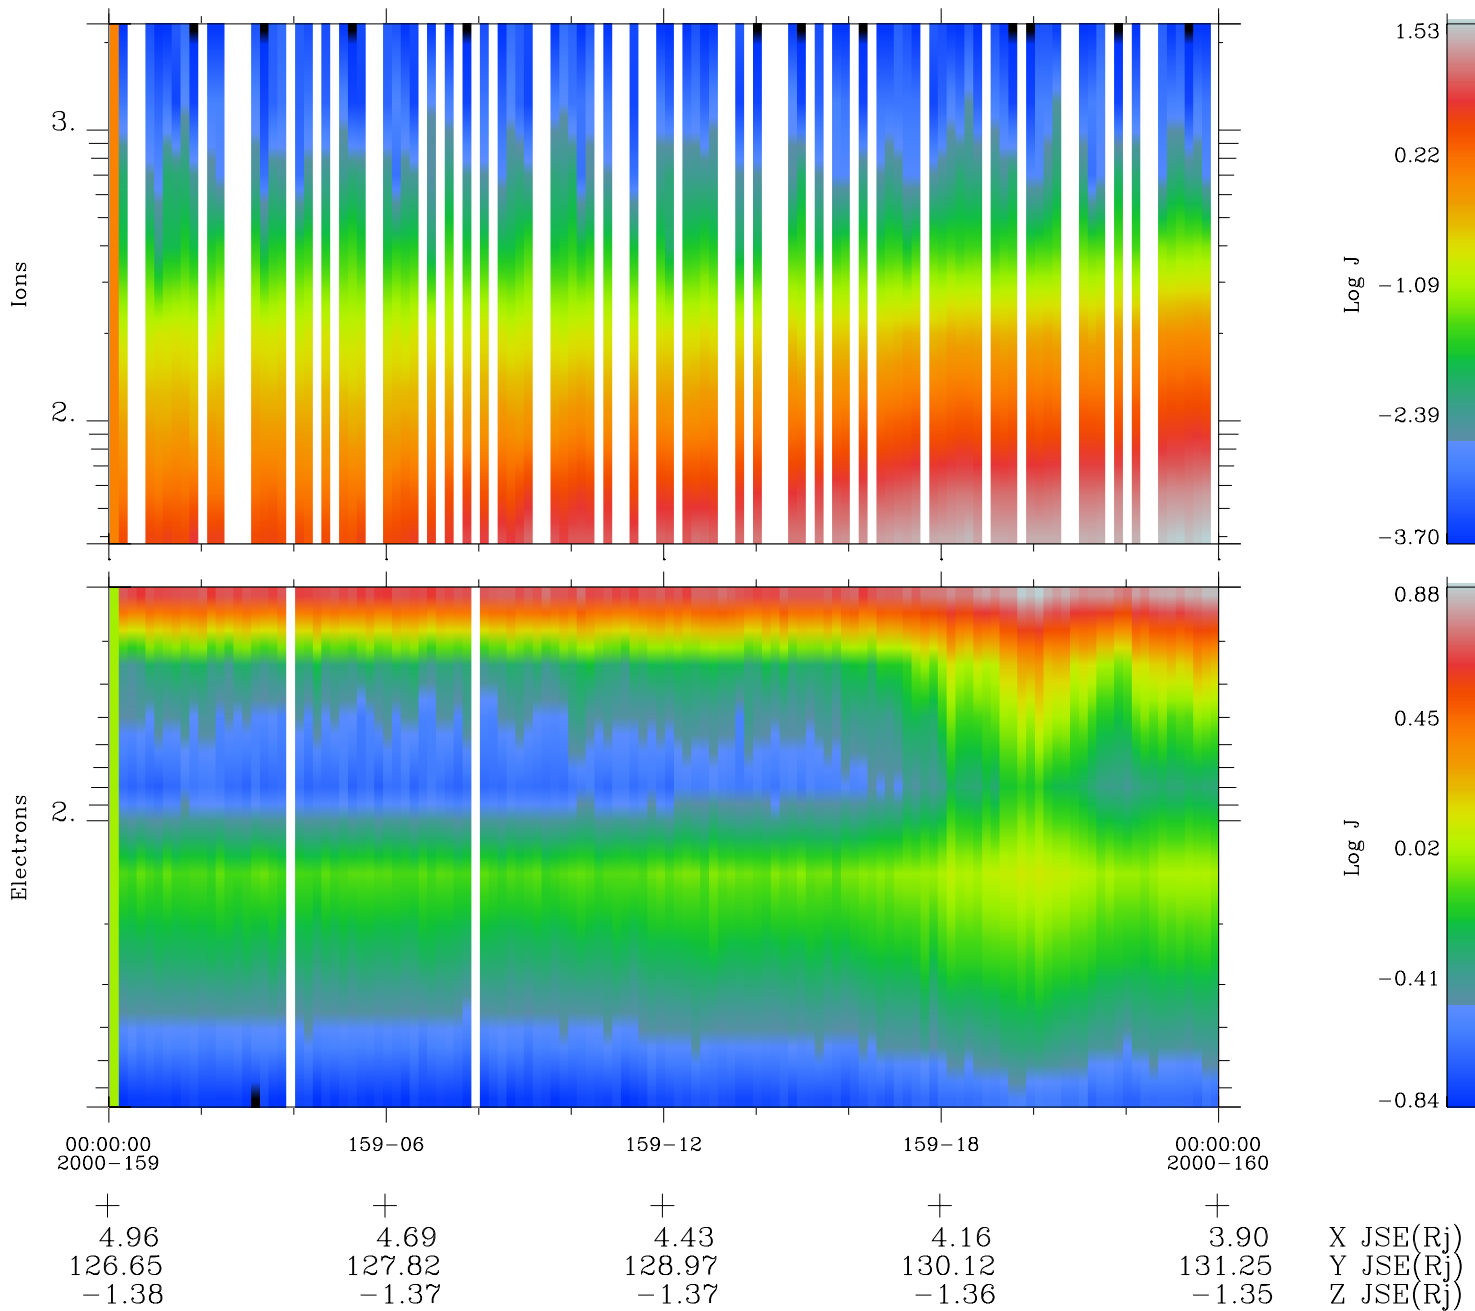

Galileo EPD Real Time Omni Spectrum 00159

Software Version: RTSPEC_OMNI V 1.20
 Data Production: 10-03-01
 Plot Production: Mon Sep 17 11:39:16 2001
 Color File: wondr3
 Geofactor File: 1.1

- ◇ = Jupiter look direction
- = Corotation look direction