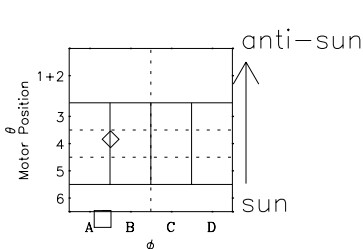

Galileo EPD Real-Time Six-Sector 00159

Software Version: RTLINE_R6 V 1.20
Data Production: 10-03-01
Plot Production: Mon Sep 17 11:41:10 2001

◇ = Jupiter look direction
□ = Corotation look direction