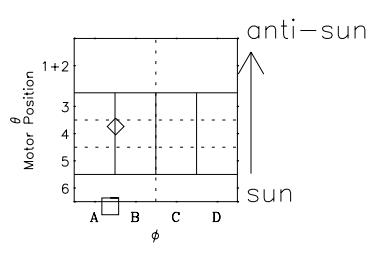

Galileo EPD Real Time Omni Spectrum 00155

Software Version: RTSPEC_OMNI V 1.20
 Data Production: 10-03-01
 Plot Production: Mon Sep 17 11:09:36 2001
 Color File: wondr3
 Geofactor File: 1.1

◇ = Jupiter look direction
 □ = Corotation look direction