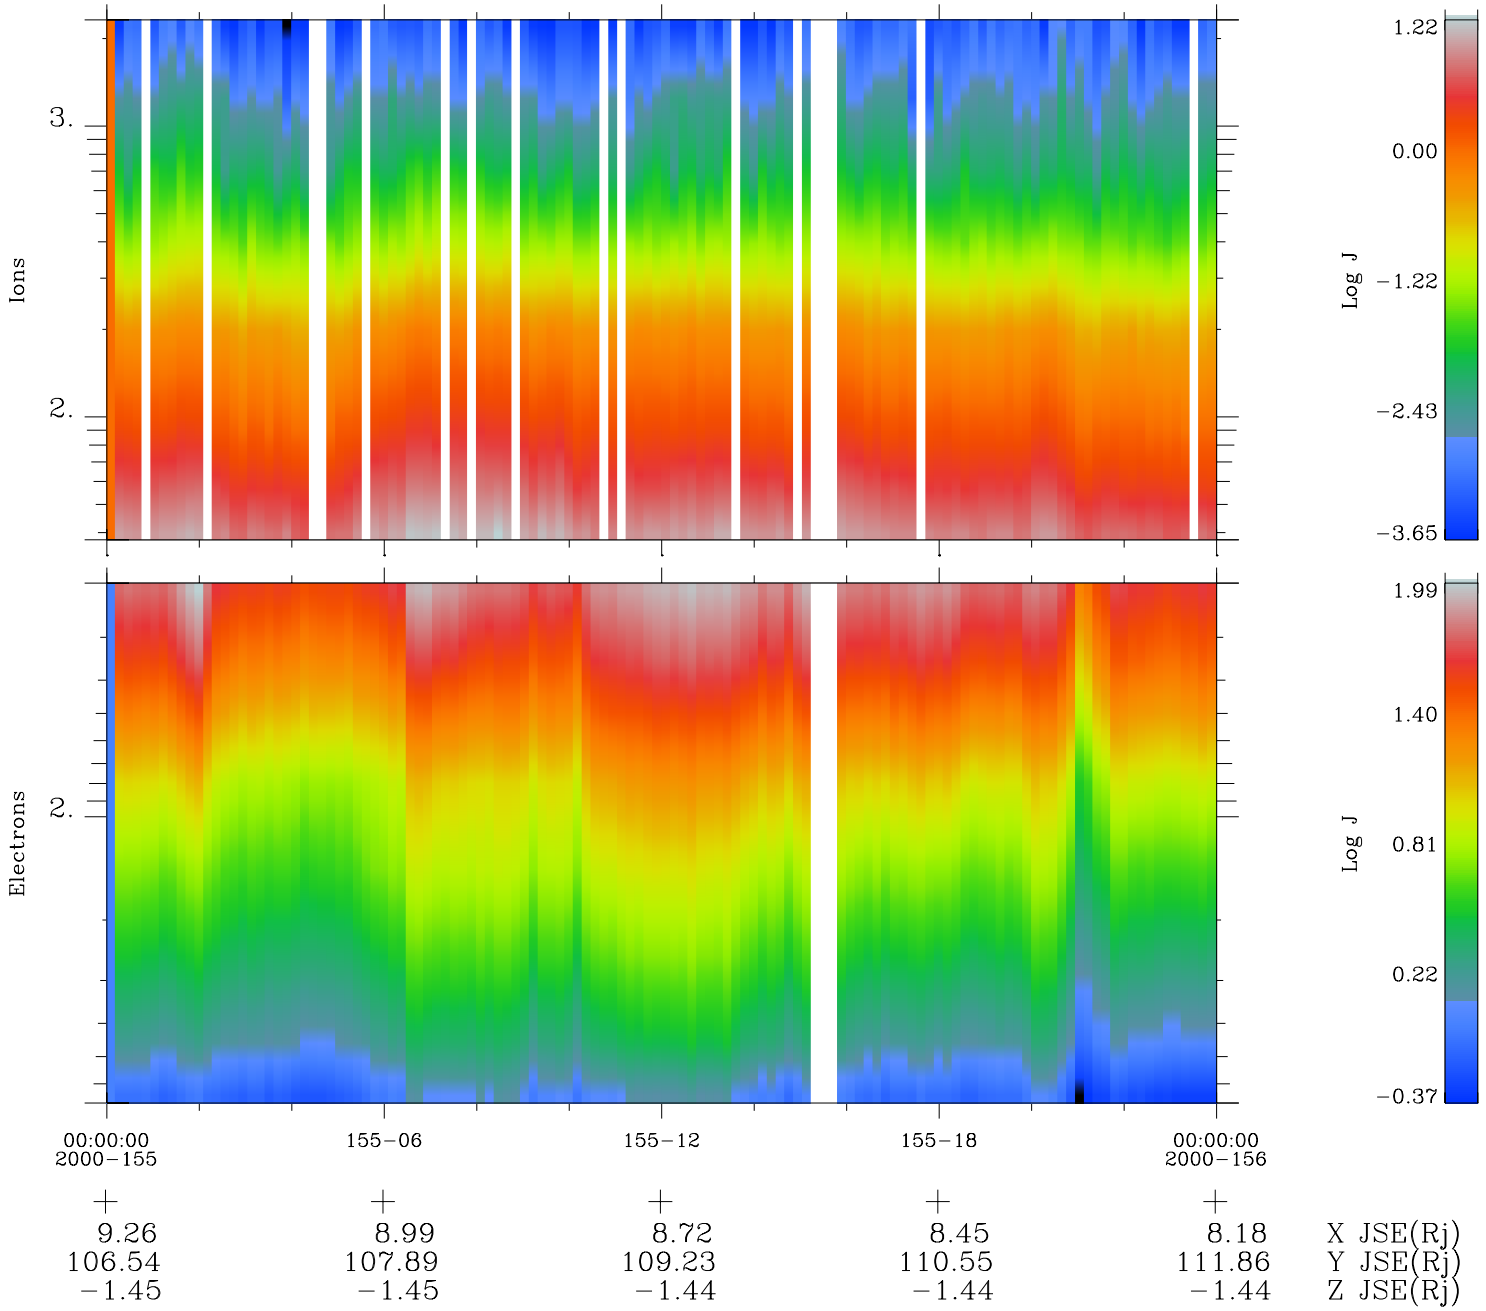

Galileo EPD Real Time Omni Spectrum 00155

Software Version: RTSPEC_OMNI V 1.20
 Data Production: 10-03-01
 Plot Production: Mon Sep 17 11:09:36 2001
 Color File: wondr3
 Geofactor File: 1.1

◇ = Jupiter look direction
 □ = Corotation look direction