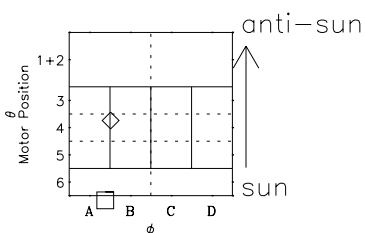

Galileo EPD Real-Time Six-Sector 00155

Software Version: RTLINE_R6 V 1.20
Data Production: 10-03-01
Plot Production: Mon Sep 17 11:11:30 2001

◇ = Jupiter look direction
□ = Corotation look direction