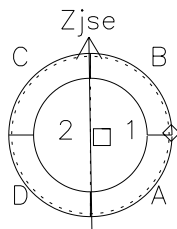

Galileo EPD Real-Time Six-Sector 00155

Software Version: RTLINE_R6 V 1.20
Data Production: 10-03-01
Plot Production: Mon Sep 17 11:11:30 2001

◇ = Jupiter look direction
□ = Corotation look direction