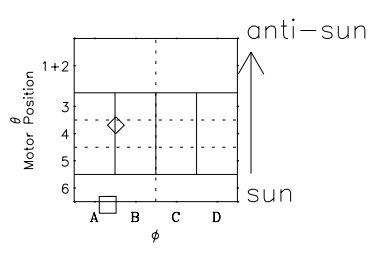

# Galileo EPD Real Time Omni Spectrum 00149

Software Version: RTSPEC\_OMNI V 1.20  
 Data Production: 18-05-01  
 Plot Production: Mon Sep 17 10:22:53 2001  
 Color File: wondr3  
 Geofactor File: 1.1

◇ = Jupiter look direction  
 □ = Corotation look direction