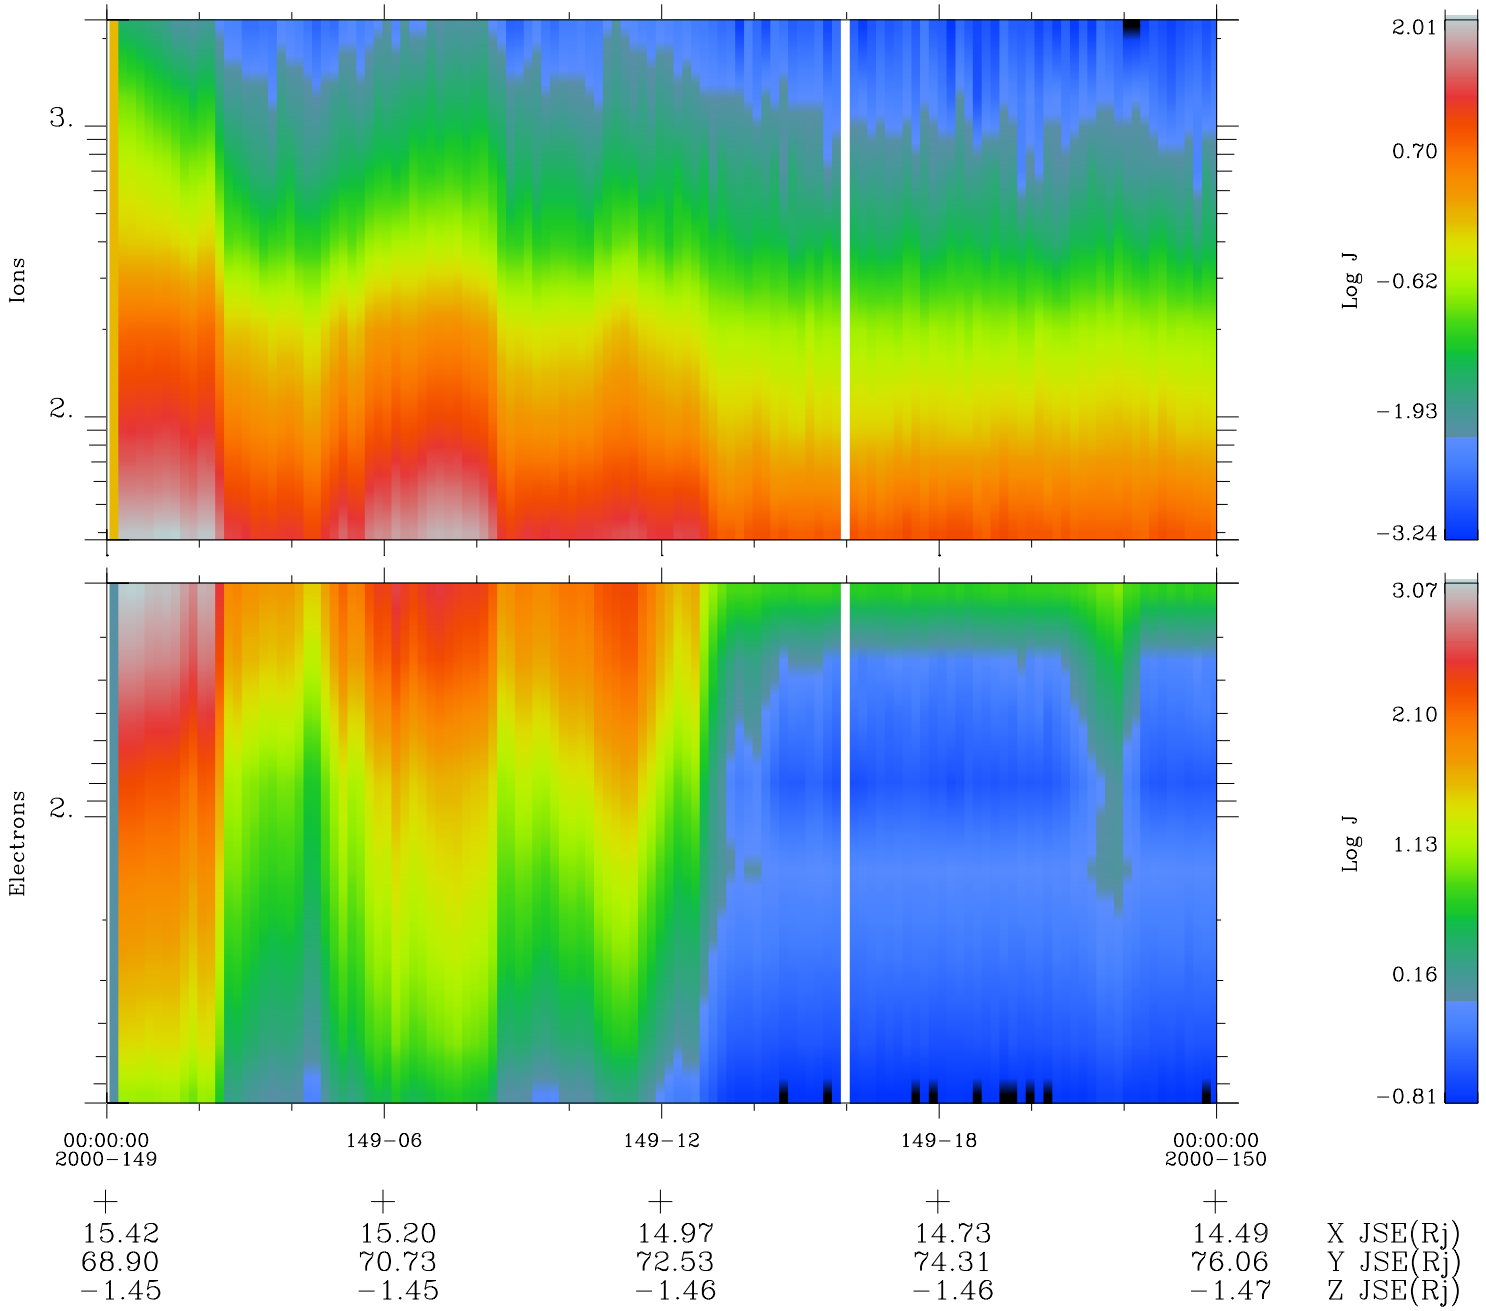

# Galileo EPD Real Time Omni Spectrum 00149

Software Version: RTSPEC\_OMNI V 1.20  
 Data Production: 18-05-01  
 Plot Production: Mon Sep 17 10:22:53 2001  
 Color File: wondr3  
 Geofactor File: 1.1

◇ = Jupiter look direction  
 □ = Corotation look direction