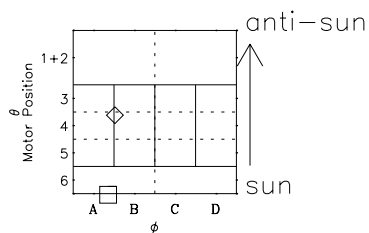

Galileo EPD Real-Time Omni 00148

Software Version: RTLINE_OMNI V 1.20
Data Production: 10-03-01
Plot Production: Mon Sep 17 10:16:37 2001

◇ = Jupiter look direction
□ = Corotation look direction